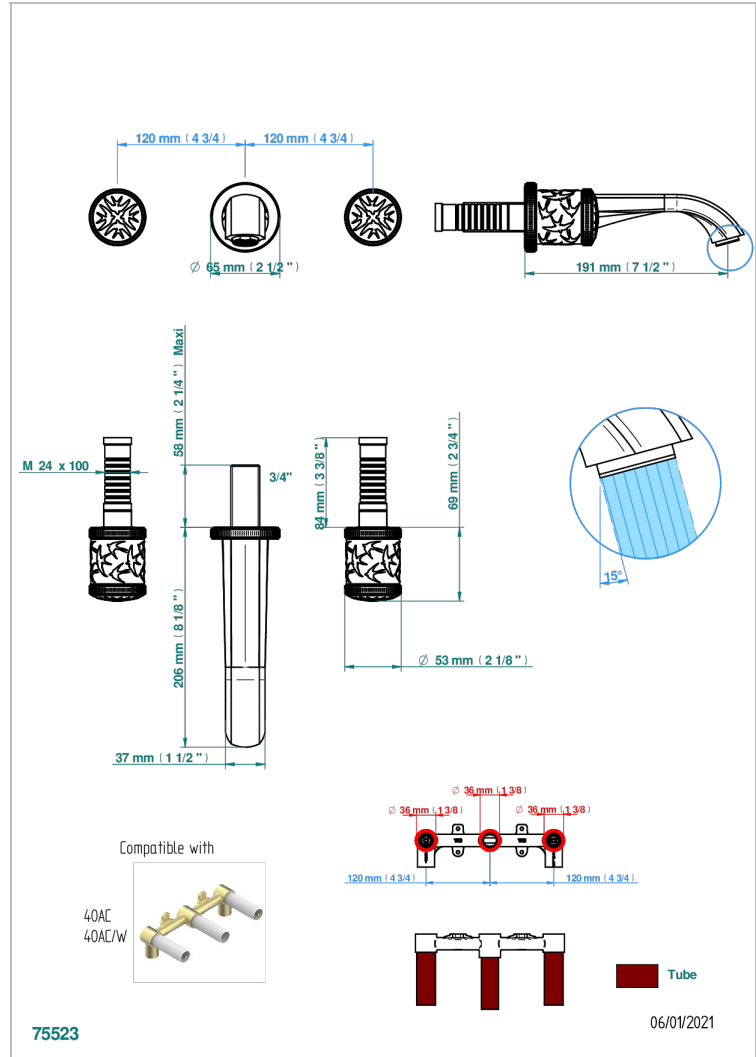

HIRONDELLES

A4J-40GB

Trim only for wall mounted 3-hole basin mixer

CHARACTERISTIC

- Hirondelles
- Trim only for wall mounted 3-hole basin mixer

RELATED SKU'S

- Ref. G00-40AC Rough parts for wall mounted 3 hole mixer, cross handle version
- Ref. G00-40AM Rough parts for wall mounted 3 hole mixer, lever handle version

AVAILABLE FINITIONS

Antique nickel - H28
Black ceram - D30
Blush PVD - H62
Brass color PVD - H49
Brown bronze color PVD - F33
Gold color PVD - H52

Graphite PVD - H64
Lacquered light bronze - D01
Matt Umber PVD - H67
Matt blush PVD - H60
Matt brass color PVD - H50
Matt brown bronze color PVD - F34

Umber PVD - H66
Varnished matt antique red copper (color finish) - H07