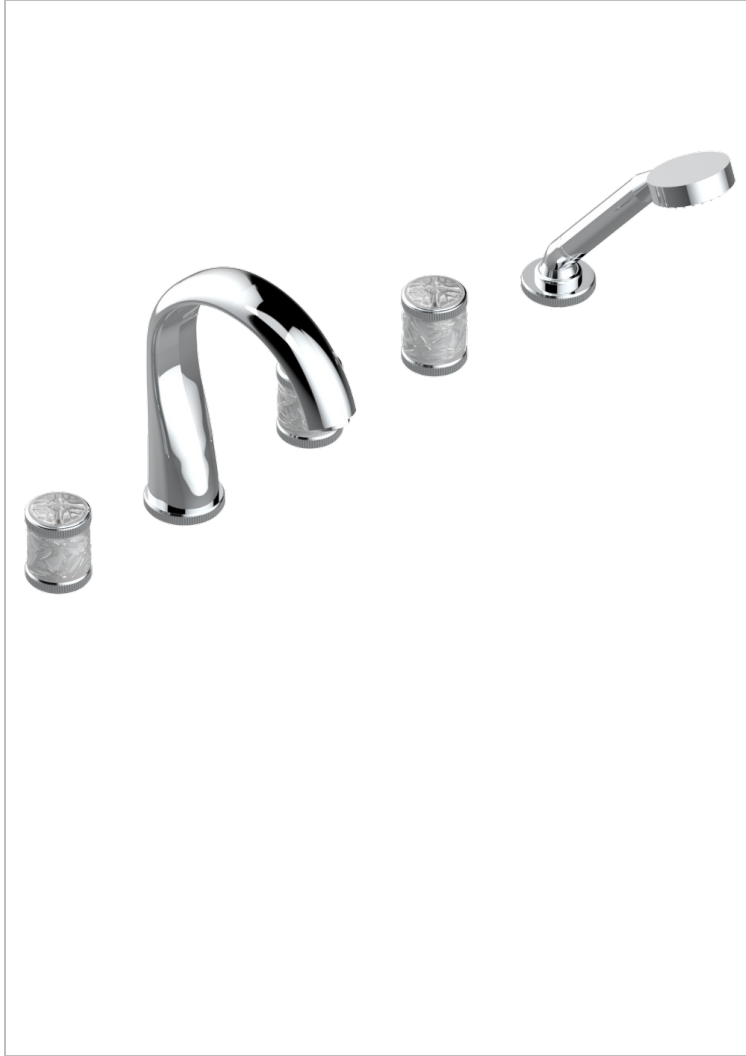

HIRONDELLES

A4J-1132SGUS

THG
PARIS

Roman tub set with 2 x 3/4" valves and rim mounted ceramic mixer with progressive cartridge and handshower

CHARACTERISTIC

- Hirondelles
- Roman tub set with 2 x 3/4" valves and rim mounted ceramic mixer with progressive cartridge and handshower

AVAILABLE FINITIONS

Black ceram - D30
Blush PVD - H62
Brass color PVD - H49
Brown bronze color PVD - F33
Chrome polished - A02
Copper antique matt, coated - H07

Gold color PVD - H52
Gold mat - F07
Gold polished - F01
Graphite PVD - H64
Light coated bronze - D01
Matt Umber PVD - H67

Matt blush PVD - H60
Matt brass color PVD - H50
Matt brown bronze color PVD - F34
Matt chrome (American satin) - CO2
Matt gold color PVD - H53
Matt graphite PVD - H65

Matt nickel (American satin) - CO1
Matt nickel color PVD - H56
Nickel antique / Sovereign - H28
Nickel color PVD - H55
Nickel polished - B01
Soft gold - F30

Soft matt gold - F31
Umber PVD - H66