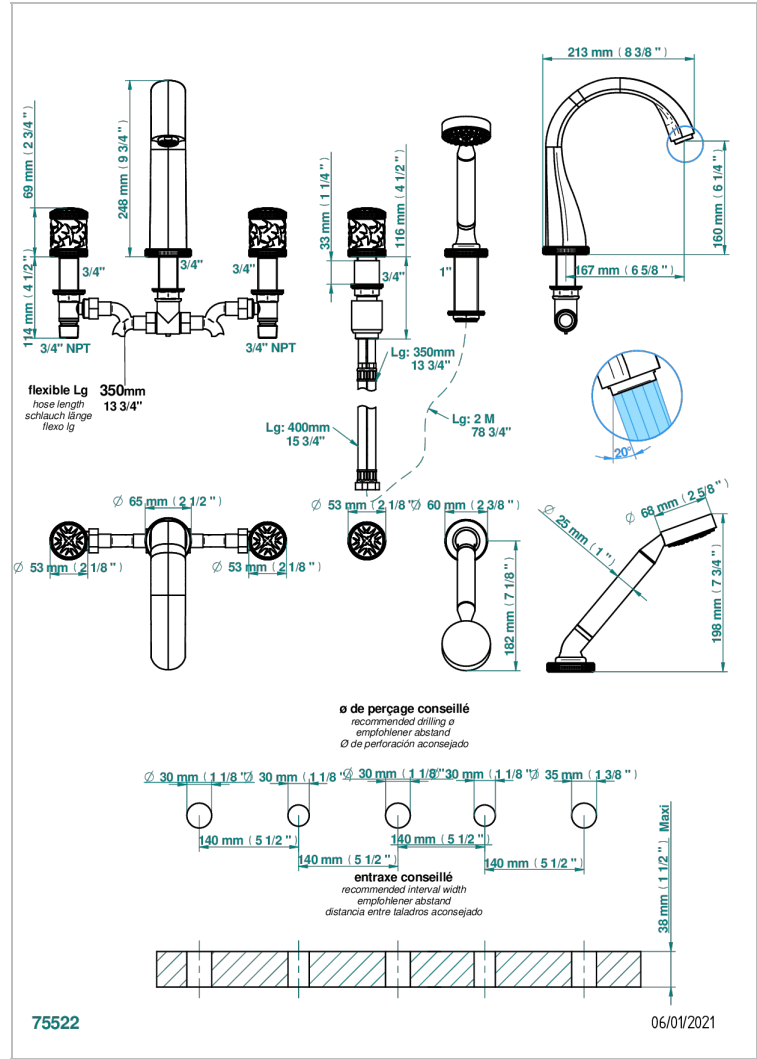

HIRONDELLES

A4J-1132SGUS

THG
PARIS

Roman tub set with 2 x 3/4" valves and rim mounted ceramic mixer with progressive cartridge and handshower

CHARACTERISTIC

- Hirondelles
- Roman tub set with 2 x 3/4" valves and rim mounted ceramic mixer with progressive cartridge and handshower