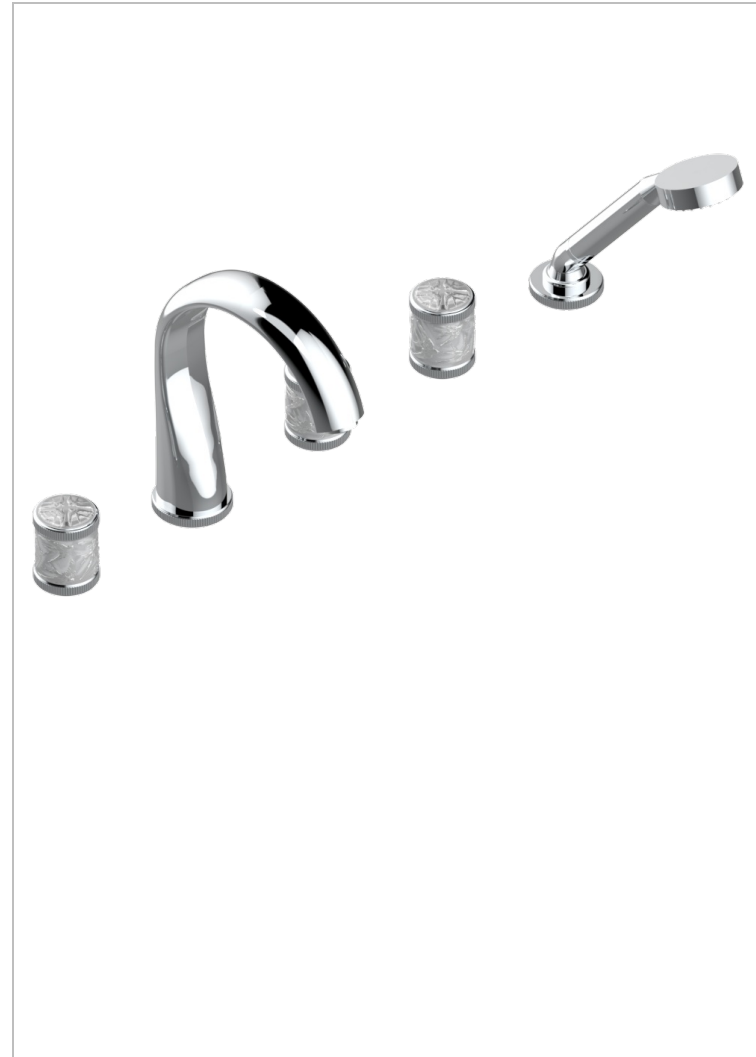

5-hole bath/shower mixer with super goliath spout, 2 x 3/4" valves, and rim mounted handshower supplied by progressive cartridge mixer

### CHARACTERISTIC

- Hirondelles
- 5-hole bath/shower mixer with super goliath spout, 2 x 3/4" valves, and rim mounted handshower supplied by progressive cartridge mixer

### AVAILABLE FINITIONS

Antique nickel - H28	Graphite PVD - H64	Matt chrome - C02	Nickel color PVD - H55	Umber PVD - H66
Black ceram - D30	Lacquered light bronze - D01	Matt gold - F07	Polished chrome (color finish) - A02	Varnished matt antique red copper (color finish) - H07
Blush PVD - H62	Matt Umber PVD - H67	Matt gold color PVD - H53	Polished gold (color finish) - F01	
Brass color PVD - H49	Matt blush PVD - H60	Matt graphite PVD - H65	Polished nickel - B01	
Brown bronze color PVD - F33	Matt brass color PVD - H50	Matt nickel (color finish) - C01	Soft gold - F30	
Gold color PVD - H52	Matt brown bronze color PVD - F34	Matt nickel color PVD - H56	Soft matt gold - F31	