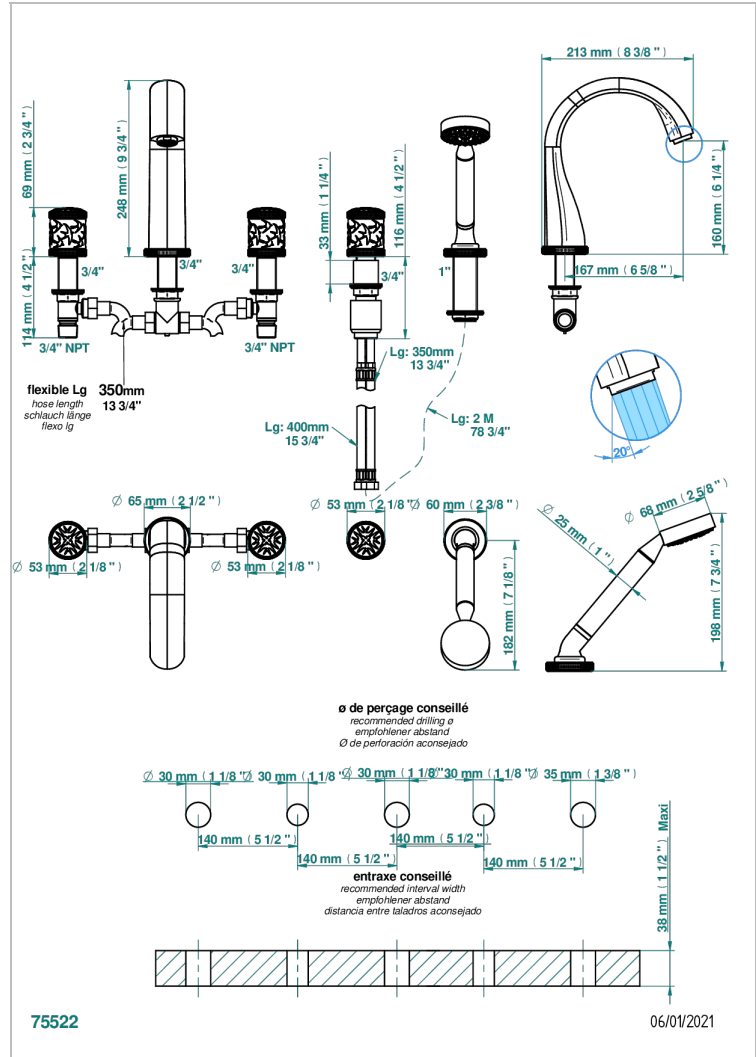

5-hole bath/shower mixer with super goliath spout, 2 x 3/4" valves, and rim mounted handshower supplied by progressive cartridge mixer

### CHARACTERISTIC

- Hirondelles
- 5-hole bath/shower mixer with super goliath spout, 2 x 3/4" valves, and rim mounted handshower supplied by progressive cartridge mixer

### AVAILABLE FINITIONS

Antique nickel - H28	Graphite PVD - H64	Matt chrome - C02	Nickel color PVD - H55	Umber PVD - H66
Black ceram - D30	Lacquered light bronze - D01	Matt gold - F07	Polished chrome (color finish) - A02	Varnished matt antique red copper (color finish) - H07
Blush PVD - H62	Matt Umber PVD - H67	Matt gold color PVD - H53	Polished gold (color finish) - F01	
Brass color PVD - H49	Matt blush PVD - H60	Matt graphite PVD - H65	Polished nickel - B01	
Brown bronze color PVD - F33	Matt brass color PVD - H50	Matt nickel (color finish) - C01	Soft gold - F30	
Gold color PVD - H52	Matt brown bronze color PVD - F34	Matt nickel color PVD - H56	Soft matt gold - F31	