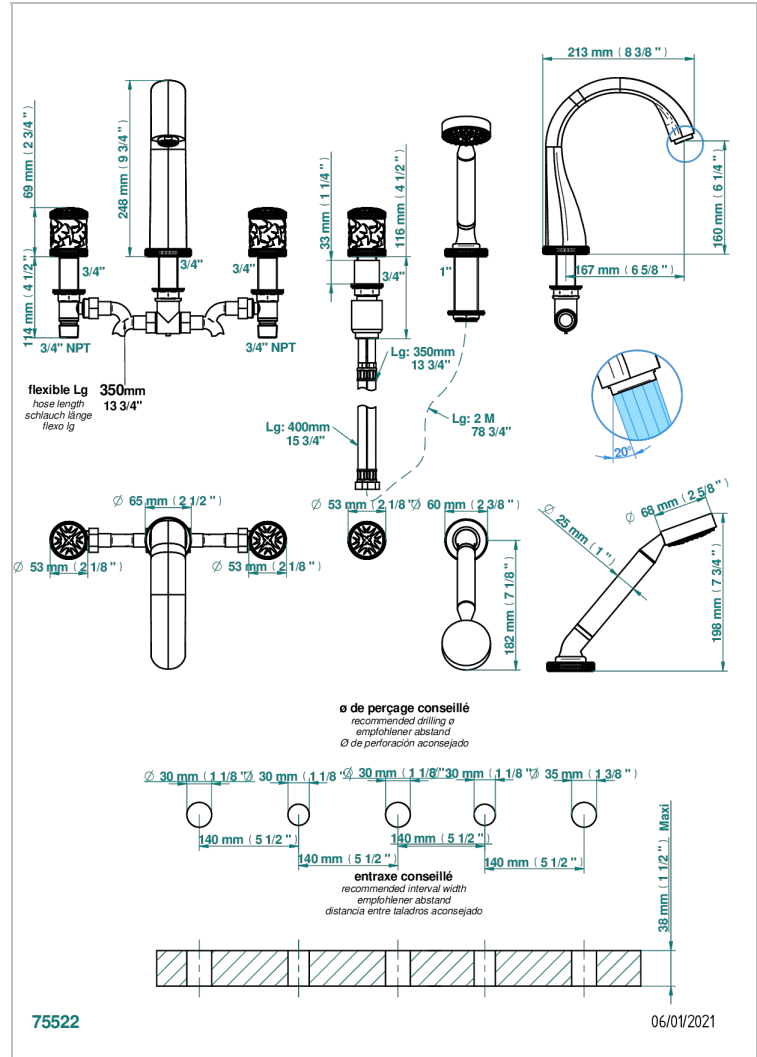

5-hole bath/shower mixer with super goliath spout, 2 x 3/4" valves, and rim mounted handshower supplied by progressive cartridge mixer

CHARACTERISTIC

- Hirondelles
- 5-hole bath/shower mixer with super goliath spout, 2 x 3/4" valves, and rim mounted handshower supplied by progressive cartridge mixer

AVAILABLE FINITIONS

Antique nickel - H28	Graphite PVD - H64	Matt chrome - C02	Nickel color PVD - H55	Umber PVD - H66
Black ceram - D30	Lacquered light bronze - D01	Matt gold - F07	Polished chrome (color finish) - A02	Varnished matt antique red copper
Blush PVD - H62	Matt Umber PVD - H67	Matt gold color PVD - H53	Polished gold (color finish) - F01	(color finish) - H07
Brass color PVD - H49	Matt blush PVD - H60	Matt graphite PVD - H65	Polished nickel - B01	
Brown bronze color PVD - F33	Matt brass color PVD - H50	Matt nickel (color finish) - C01	Soft gold - F30	
Gold color PVD - H52	Matt brown bronze color PVD - F34	Matt nickel color PVD - H56	Soft matt gold - F31	