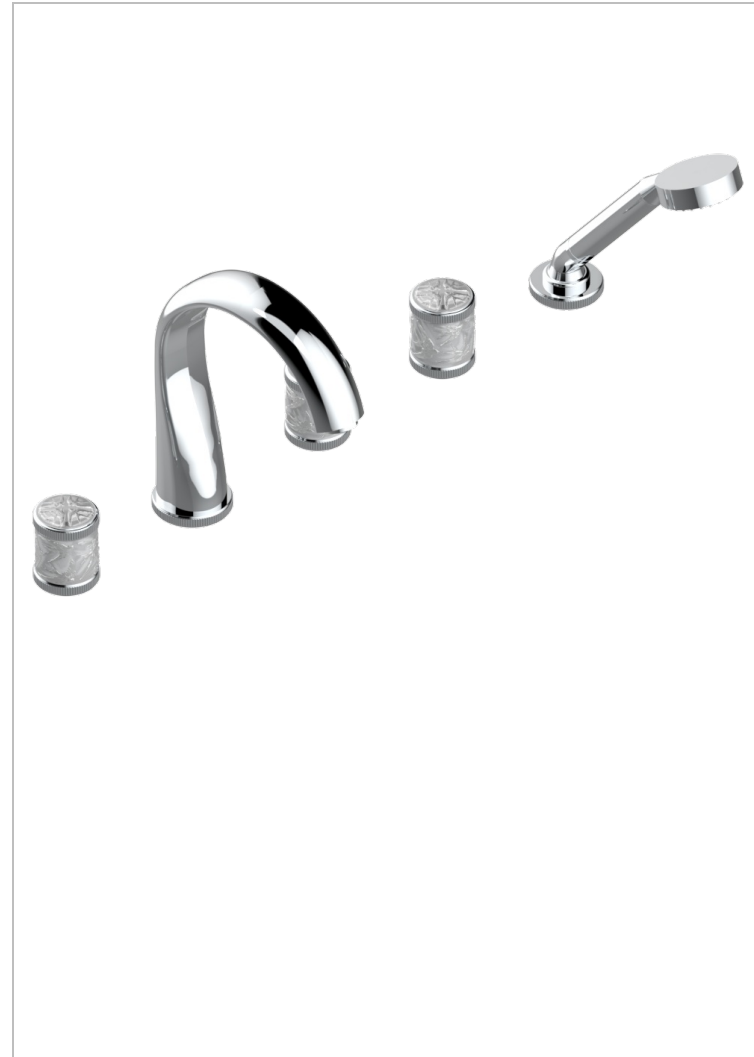

5-hole bath/shower mixer with super goliath spout, 2 x 3/4" valves, and rim mounted handshower supplied by progressive cartridge mixer

CHARACTERISTIC

- Hirondelles
- 5-hole bath/shower mixer with super goliath spout, 2 x 3/4" valves, and rim mounted handshower supplied by progressive cartridge mixer

AVAILABLE FINITIONS

Antique nickel - H28	Graphite PVD - H64	Matt chrome - C02	Nickel color PVD - H55	Umber PVD - H66
Black ceram - D30	Lacquered light bronze - D01	Matt gold - F07	Polished chrome (color finish) - A02	Varnished matt antique red copper
Blush PVD - H62	Matt Umber PVD - H67	Matt gold color PVD - H53	Polished gold (color finish) - F01	(color finish) - H07
Brass color PVD - H49	Matt blush PVD - H60	Matt graphite PVD - H65	Polished nickel - B01	
Brown bronze color PVD - F33	Matt brass color PVD - H50	Matt nickel (color finish) - C01	Soft gold - F30	
Gold color PVD - H52	Matt brown bronze color PVD - F34	Matt nickel color PVD - H56	Soft matt gold - F31	