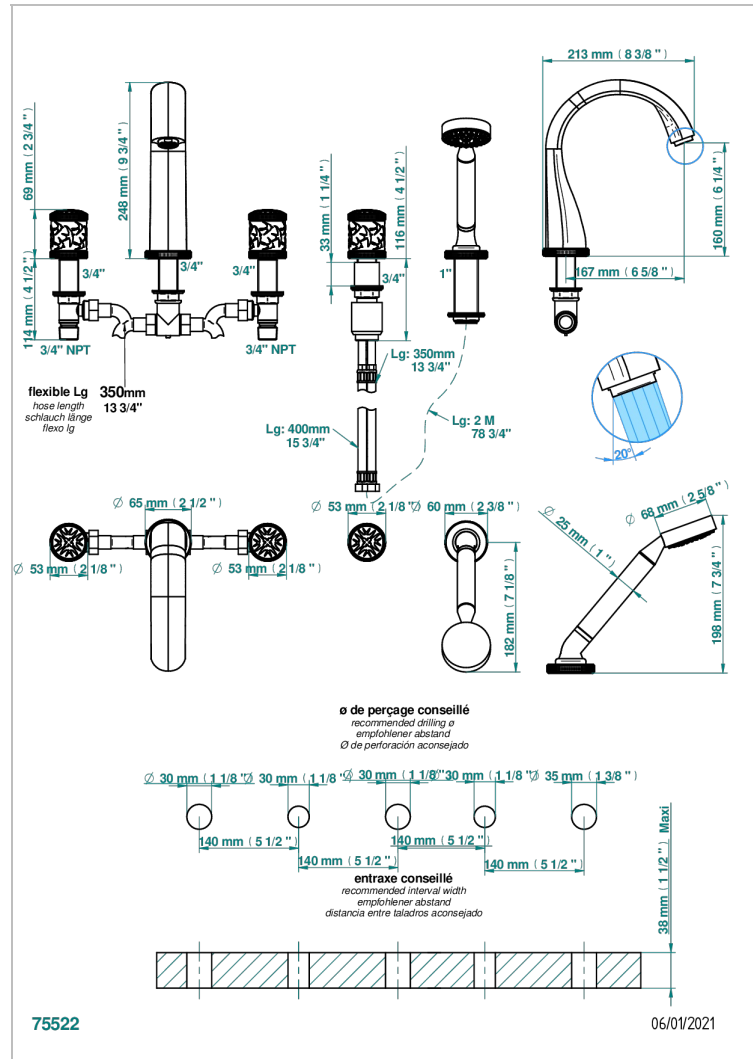

5-hole bath/shower mixer with super goliath spout, 2 x 3/4" valves, and rim mounted handshower supplied by progressive cartridge mixer

### CHARACTERISTIC

- Hirondelles
- 5-hole bath/shower mixer with super goliath spout, 2 x 3/4" valves, and rim mounted handshower supplied by progressive cartridge mixer