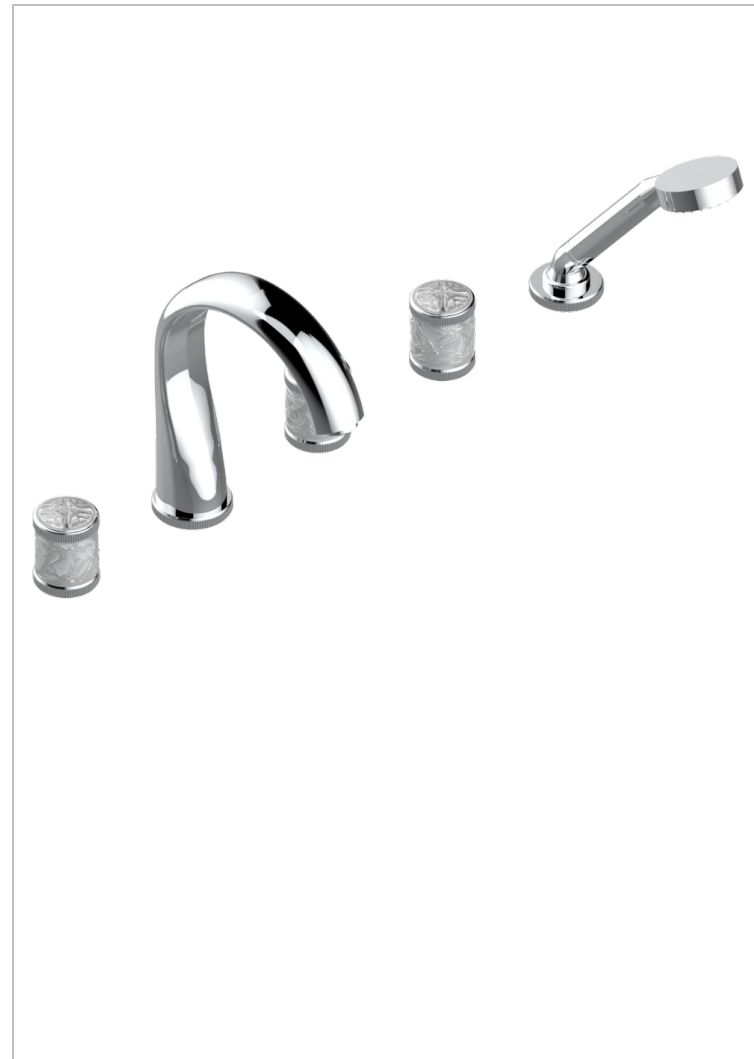

5-hole bath/shower mixer with super goliath spout, 2 x 3/4" valves, and rim mounted handshower supplied by progressive cartridge mixer

### CHARACTERISTIC

- Hirondelles
- 5-hole bath/shower mixer with super goliath spout, 2 x 3/4" valves, and rim mounted handshower supplied by progressive cartridge mixer

### AVAILABLE FINITIONS

Antique nickel - H28  
Black ceram - D30  
Blush PVD - H62  
Brass color PVD - H49  
Brown bronze color PVD - F33  
Gold color PVD - H52

Graphite PVD - H64  
Lacquered light bronze - D01  
Matt Umber PVD - H67  
Matt blush PVD - H60  
Matt brass color PVD - H50  
Matt brown bronze color PVD - F34