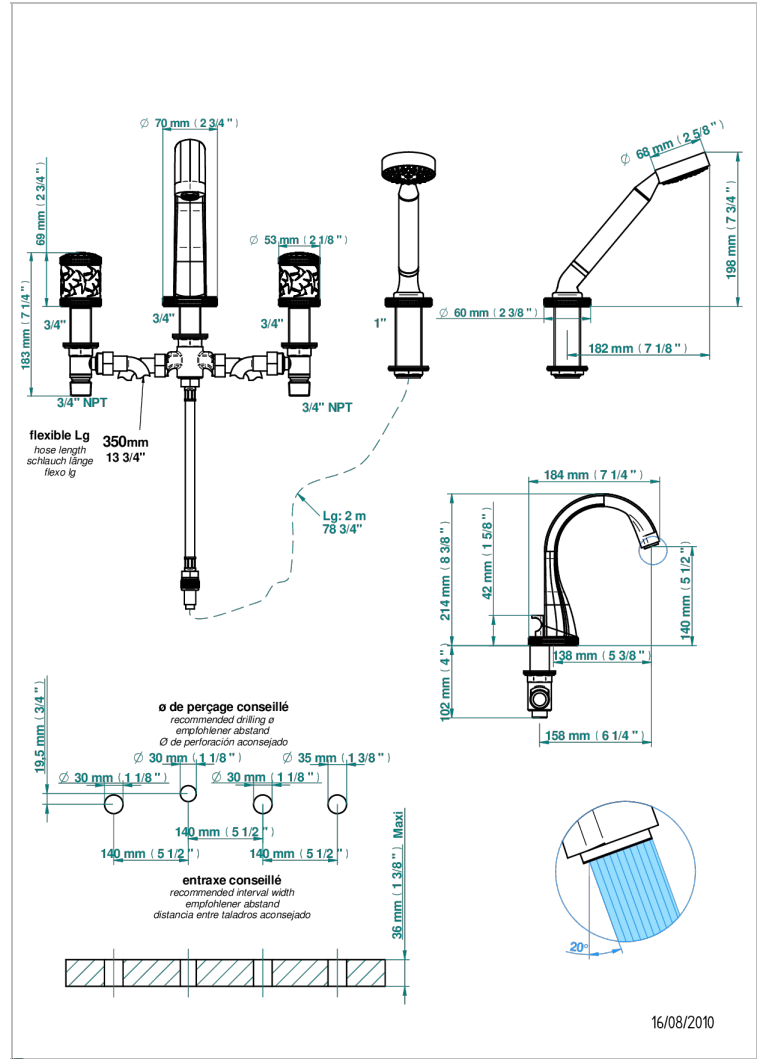

HIRONDELLES

A4J-112B

Rim mounted 4-hole bath/shower mixer, diverter to normal spout

16/08/2010

CHARACTERISTIC

- ACS : 18ACCLY473
- NF : NF EN 200 - IID/A - Chrome

STANDARDS

AVAILABLE FINITIONS

Antique nickel - H28
Black ceram - D30
Blush PVD - H62
Brass color PVD - H49
Brown bronze color PVD - F33
Gold color PVD - H52

Graphite PVD - H64
Lacquered light bronze - D01
Matt Umber PVD - H67
Matt blush PVD - H60
Matt brass color PVD - H50
Matt brown bronze color PVD - F34

Umber PVD - H66
Varnished matt antique red copper (color finish) - H07