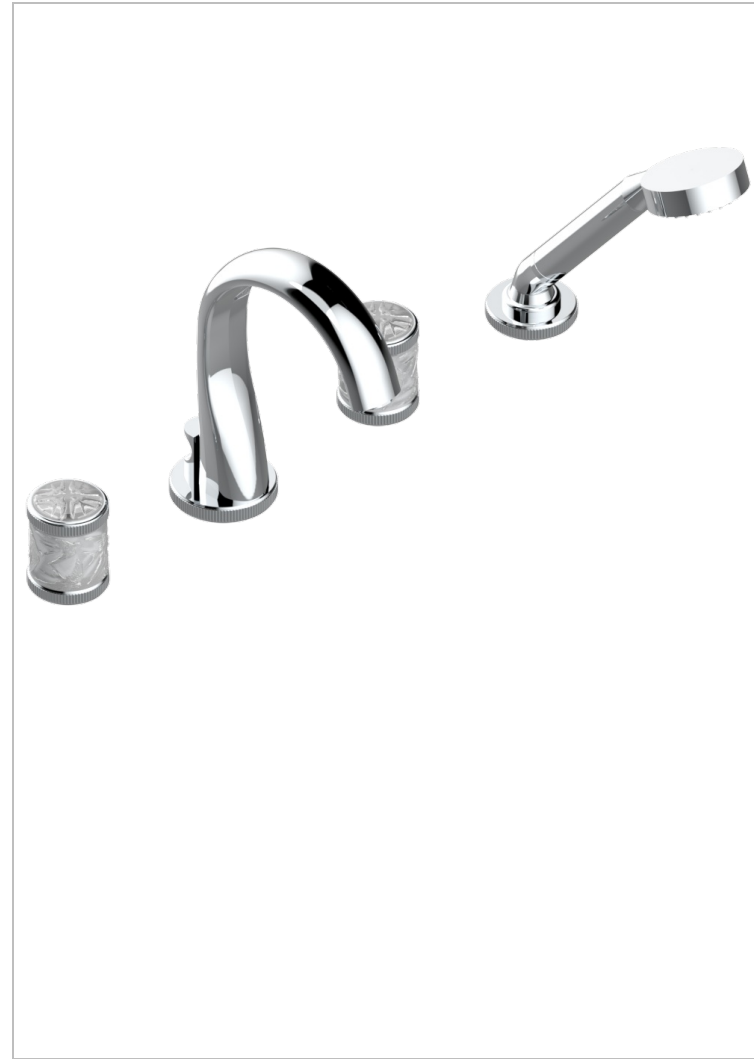

HIRONDELLES

A4J-112B

Rim mounted 4-hole bath/shower mixer, diverter to normal spout

16/08/2010

CHARACTERISTIC

- ACS : 18ACCLY473
- NF : NF EN 200 - IID/A - Chrome

STANDARDS

AVAILABLE FINITIONS

Antique nickel - H28
Black ceram - D30
Blush PVD - H62
Brass color PVD - H49
Brown bronze color PVD - F33
Gold color PVD - H52

Graphite PVD - H64
Lacquered light bronze - D01
Matt Umber PVD - H67
Matt blush PVD - H60
Matt brass color PVD - H50
Matt brown bronze color PVD - F34

Umber PVD - H66
Varnished matt antique red copper (color finish) - H07