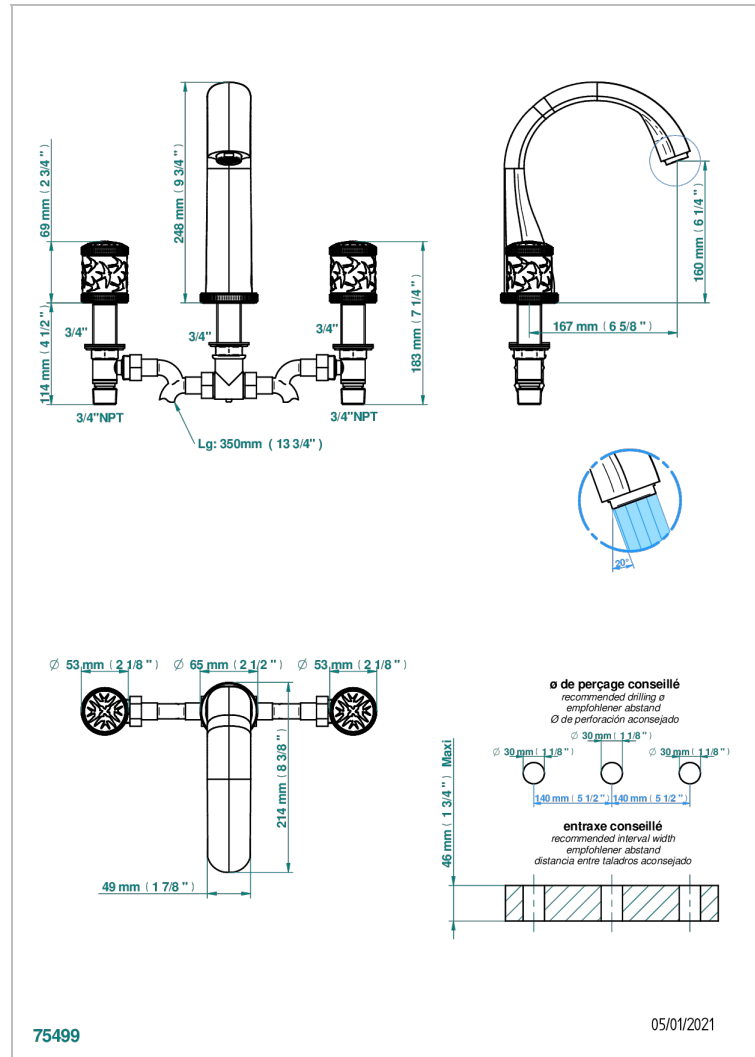

HIRONDELLES

A4J-25SGUS

Roman tub set with 3/4" valves

CHARACTERISTIC

- Hironnelles
- Roman tub set with 3/4" valves

AVAILABLE FINITIONS

Black ceram - D30
Blush PVD - H62
Brass color PVD - H49
Brown bronze color PVD - F33
Chrome polished - A02
Copper antique matt, coated - H07