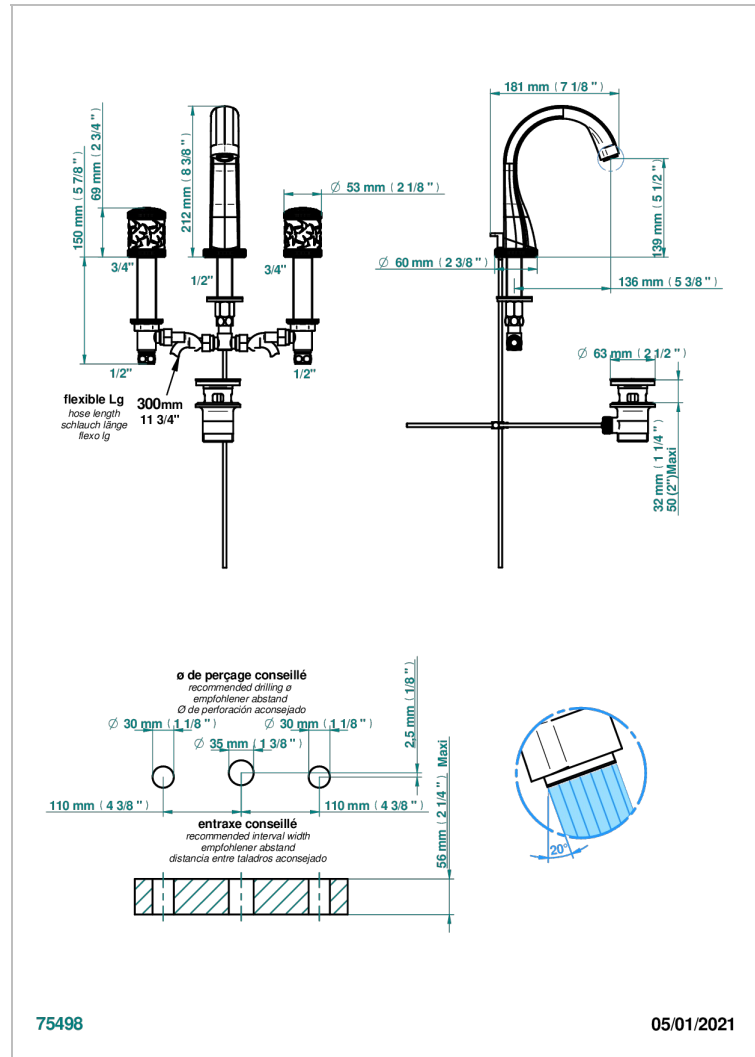

# HIRONDELLES

A4J-151M/US

Rim mounted 3-hole basin mixer with waste for marble

75498

05/01/2021

## CARACTERÍSTICAS

- Hironnelles
- Rim mounted 3-hole basin mixer with waste for marble

Pvd umber - H66  
Pvd umber mate - H67