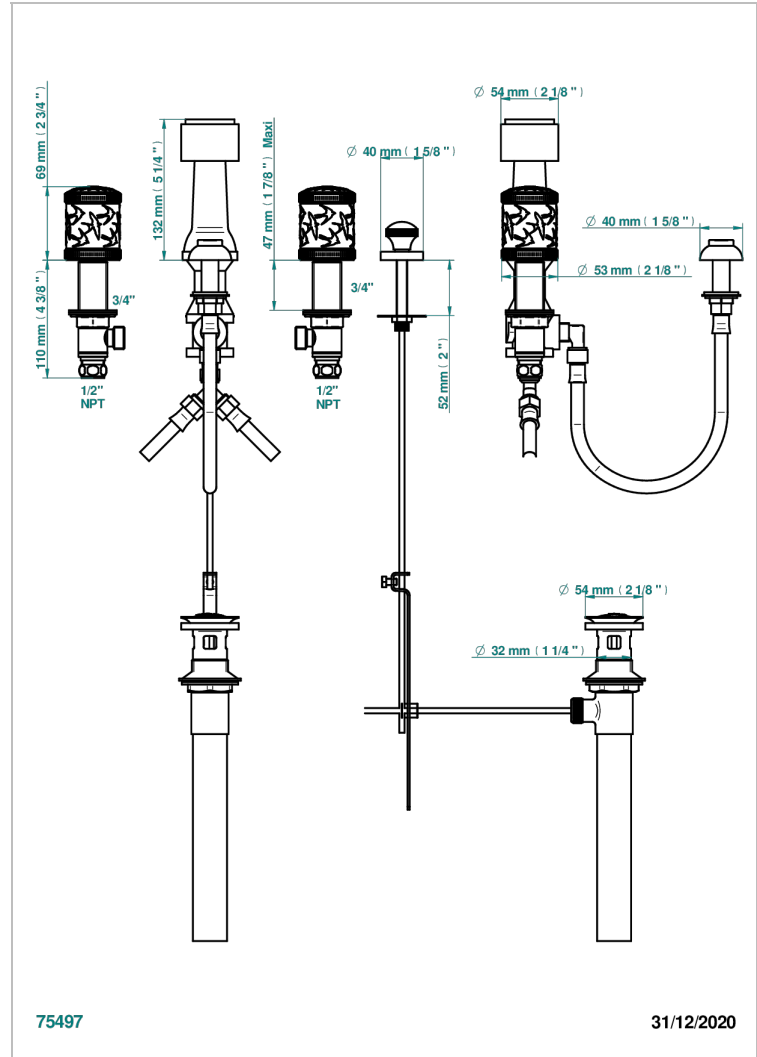

HIRONDELLES

A4J-207KA

Deck mounted 3-hole bidet with vertical spray, vacuum breaker and drain

75497

31/12/2020

CHARACTERISTIC

- ASME : ASME A112.18.1-2011/CSA B125.1-11

STANDARDS