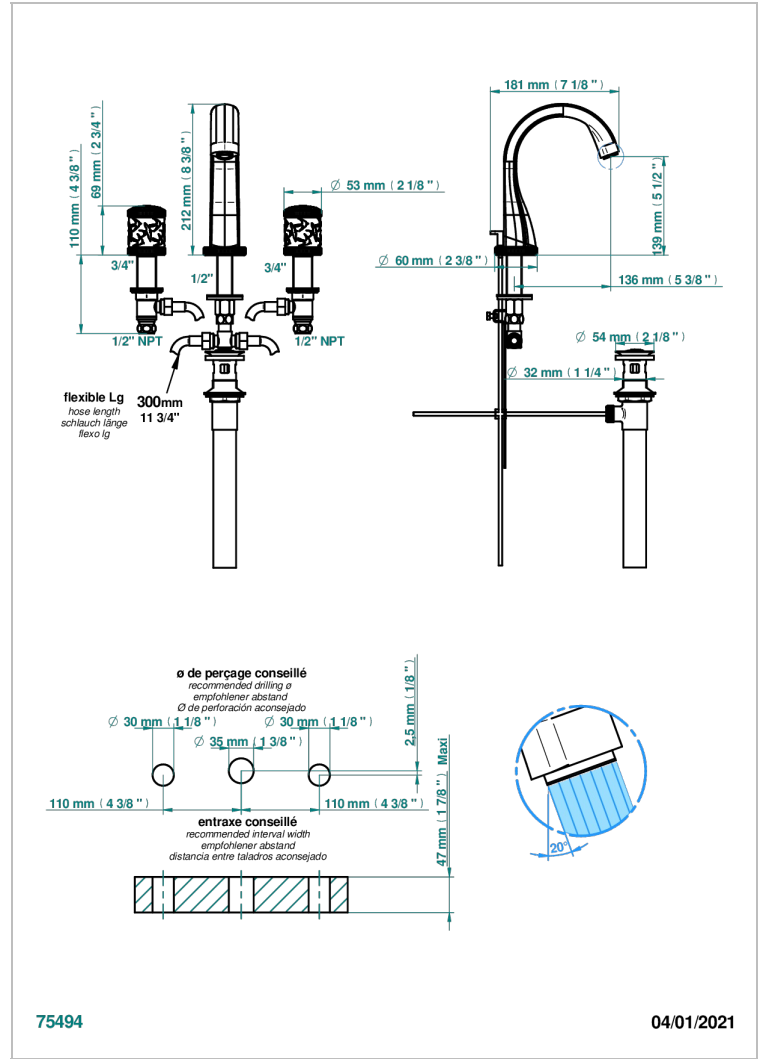

HIRONDELLES

A4J-151/US

Widespread lavatory set with drain

THG[®]
PARIS

CHARACTERISTIC

- Hirondelles
- Widespread lavatory set with drain

AVAILABLE FINITIONS

Black ceram - D30
Blush PVD - H62
Brass color PVD - H49
Brown bronze color PVD - F33
Chrome polished - AO2
Copper antique matt, coated - H07

Matt nickel (American satin) - C01
Matt nickel color PVD - H56
Nickel antique / Sovereign - H28
Nickel color PVD - H55
Nickel polished - B01
Soft gold - F30

Soft matt gold - F31
Umber PVD - H66