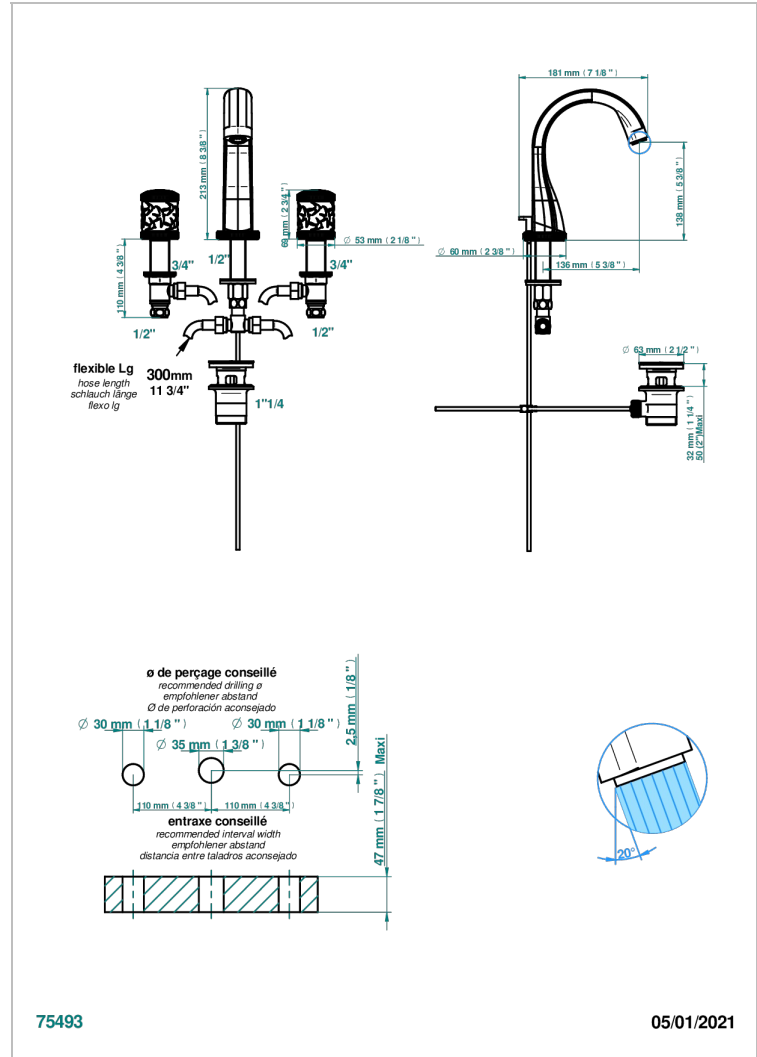

HIRONDELLES

A4J-151

Rim mounted 3-hole basin mixer with waste

CHARACTERISTIC

- ACS : 18ACCLY393
- NF : NF EN 200 - IA - Chrome

STANDARDS

AVAILABLE FINITIONS

Antique nickel - H28
Black ceram - D30
Blush PVD - H62
Brass color PVD - H49
Brown bronze color PVD - F33
Gold color PVD - H52

Nickel color PVD - H55
Polished chrome (color finish) - A02
Polished gold (color finish) - F01
Polished nickel - B01
Soft gold - F30
Soft matt gold - F31

Umber PVD - H66
Varnished matt antique red copper
(color finish) - H07