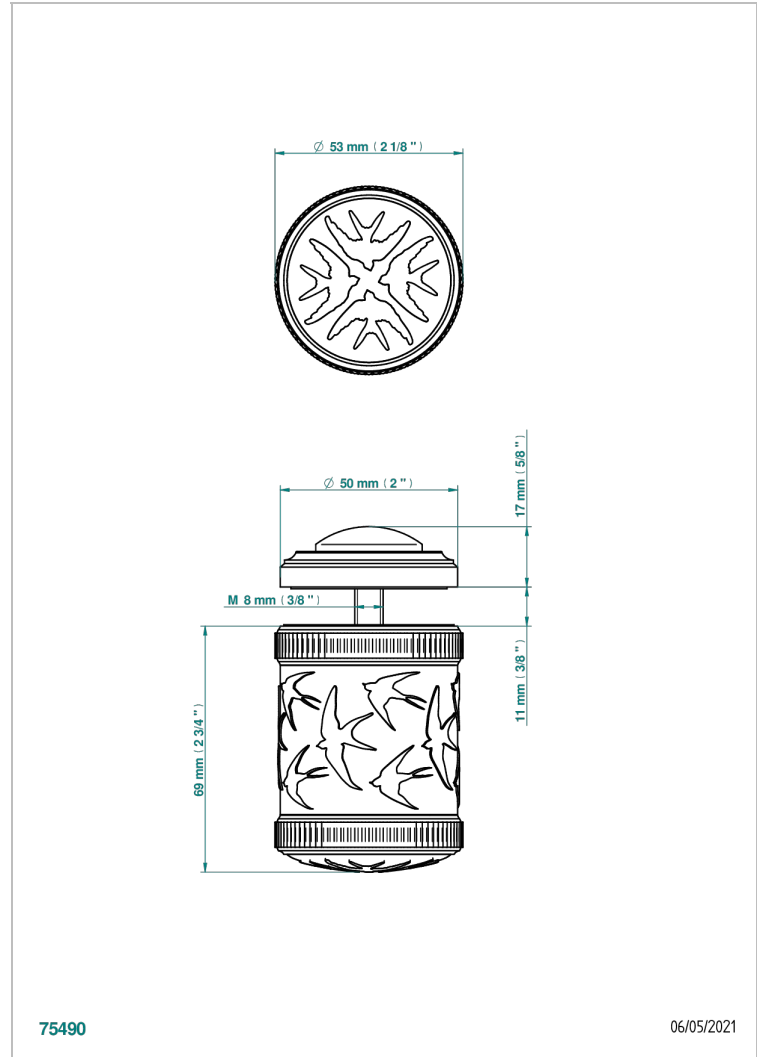

HIRONDELLES

A4J-639V

Large knob

THG[®]
PARIS

75490

06/05/2021

CHARACTERISTIC

- Hirondelles
- Large knob