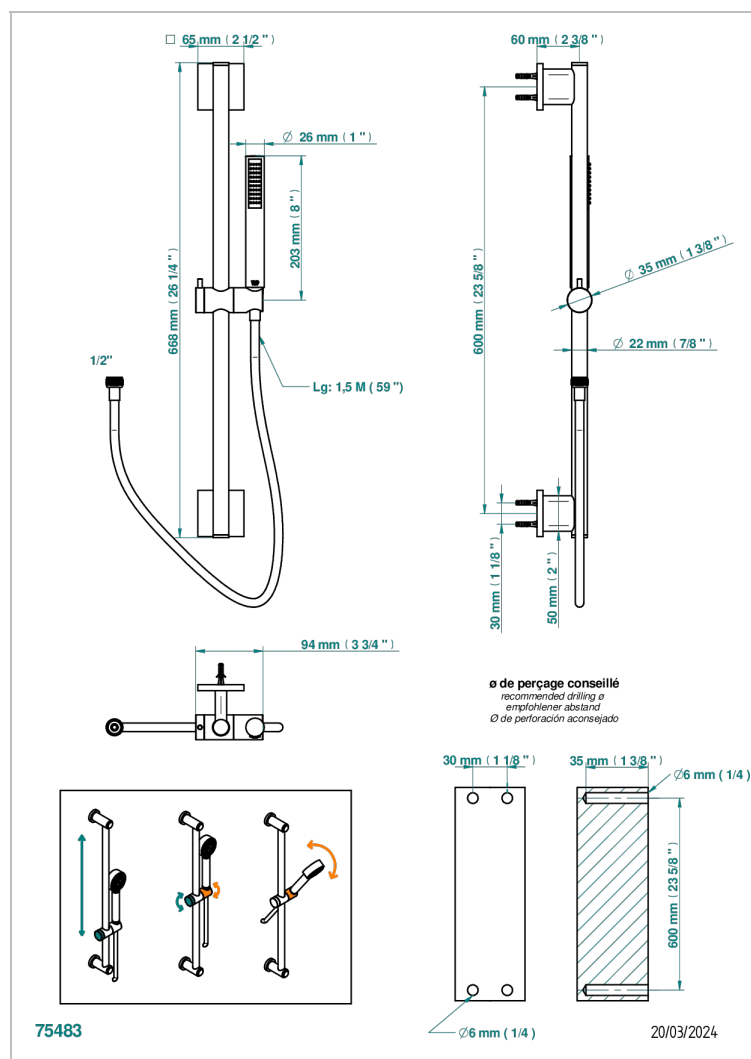

ICON-X - TITANIUM WITH LEVER HANDLES

U7M-58A

Wall mounted stylised handshower, 60 cm slidebar, hose and hook - no elbow

CHARACTERISTIC

- Icon-x - titanium with lever handles
- Wall mounted stylised handshower, 60 cm slidebar, hose and hook - no elbow

AVAILABLE FINITIONS

Black ceram - D30
Blush PVD - H62
Brass color PVD - H49
Brown bronze color PVD - F33
Chrome polished - A02
Gold color PVD - H52

Gold mat - F07
Gold polished - F01
Graphite PVD - H64
Matt Umber PVD - H67
Matt blush PVD - H60
Matt brass color PVD - H50

Matt brown bronze color PVD - F34
Matt chrome (American satin) - C02
Matt gold color PVD - H53
Matt graphite PVD - H65
Matt nickel (American satin) - C01
Matt nickel color PVD - H56

Nickel antique / Sovereign - H28
Nickel color PVD - H55
Nickel polished - B01
Soft gold - F30
Soft matt gold - F31
Umber PVD - H66