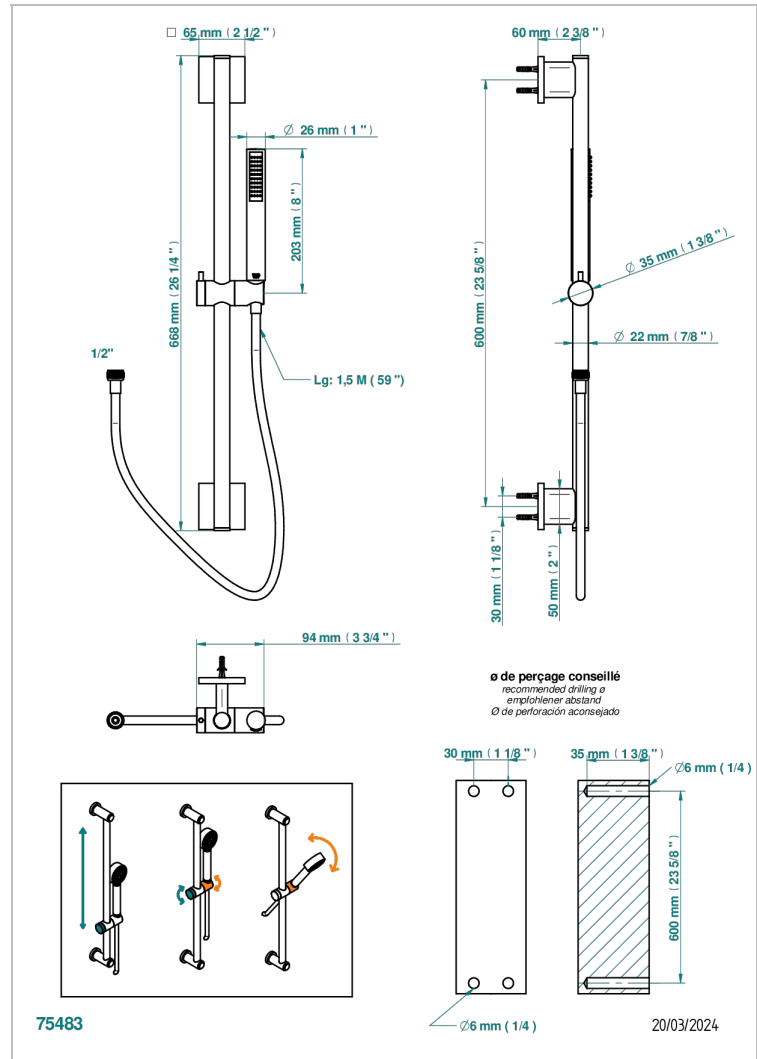

# ICON-X TITANIUM

U7L-58A

THG<sup>®</sup>  
PARIS

Wall mounted stylised handshower, 60 cm slidebar, hose and hook - no elbow

## CHARACTERISTIC

- Icon-x titanium
- Wall mounted stylised handshower, 60 cm slidebar, hose and hook - no elbow