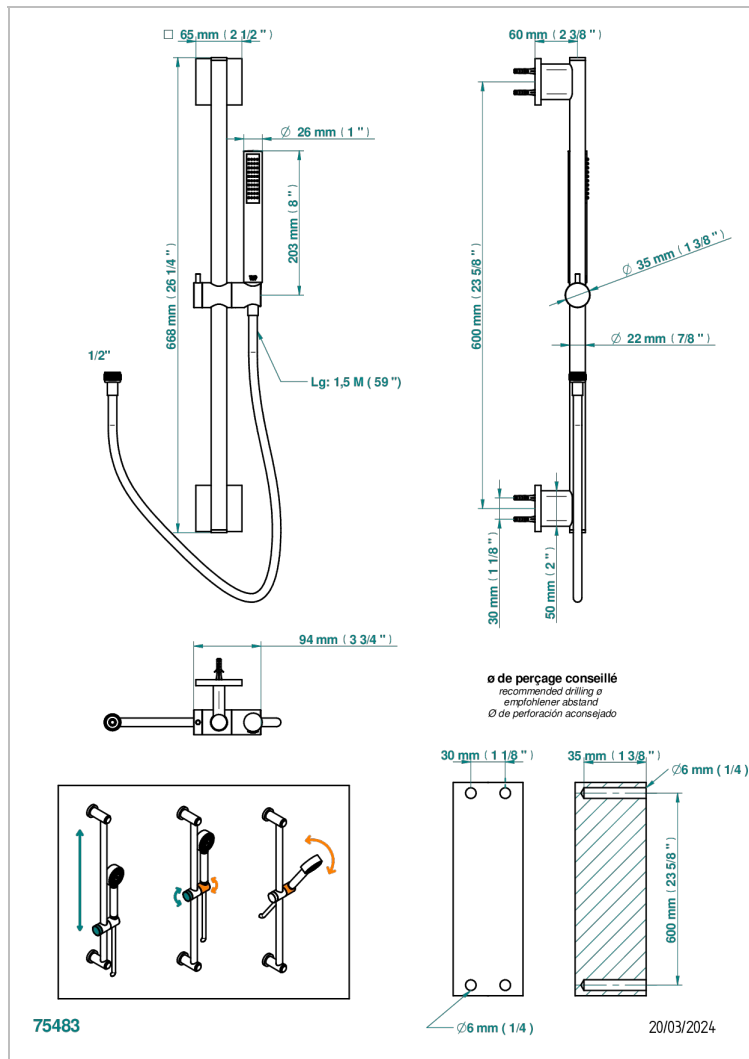

# ICON-X METAL INLAYS WITH LEVER HANDLES

U7K-58A

Wall mounted stylised handshower, 60 cm slidebar, hose and hook - no elbow

## CHARACTERISTIC

- Icon-x metal inlays with lever handles
- Wall mounted stylised handshower, 60 cm slidebar, hose and hook - no elbow

Umber PVD - H66