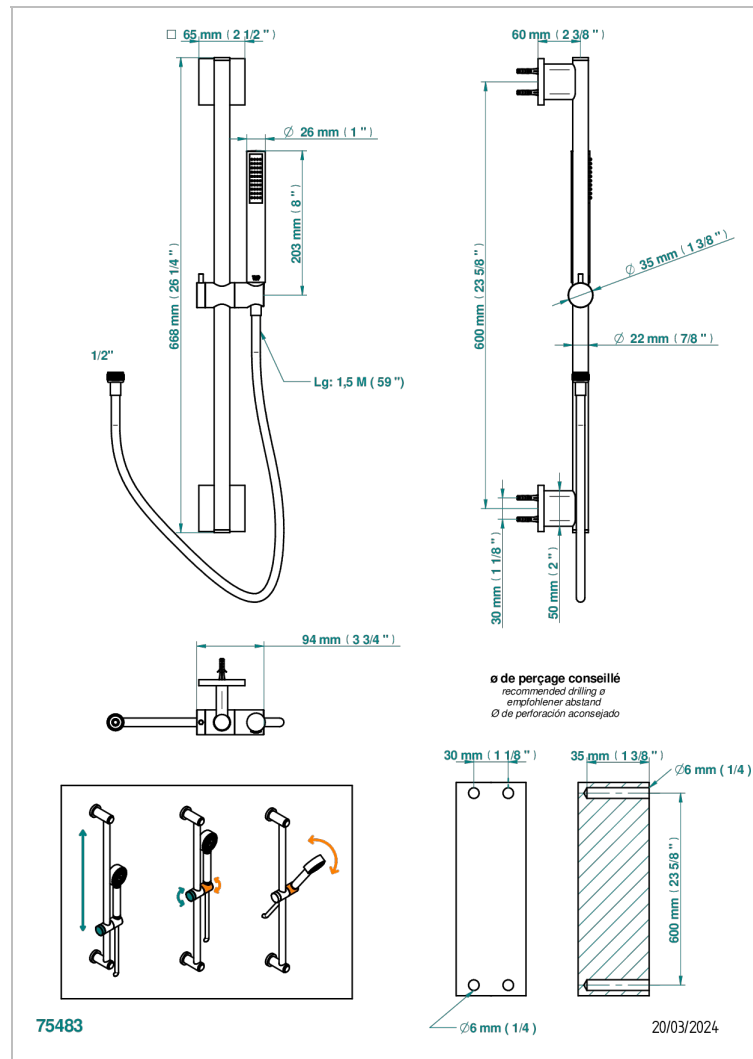

# ICON-X METAL INLAYS

U7J-58A

THG  
PARIS

Wall mounted stylised handshower, 60 cm slidebar, hose and hook - no elbow

## CHARACTERISTIC

- Icon-x metal inlays
- Wall mounted stylised handshower, 60 cm slidebar, hose and hook - no elbow