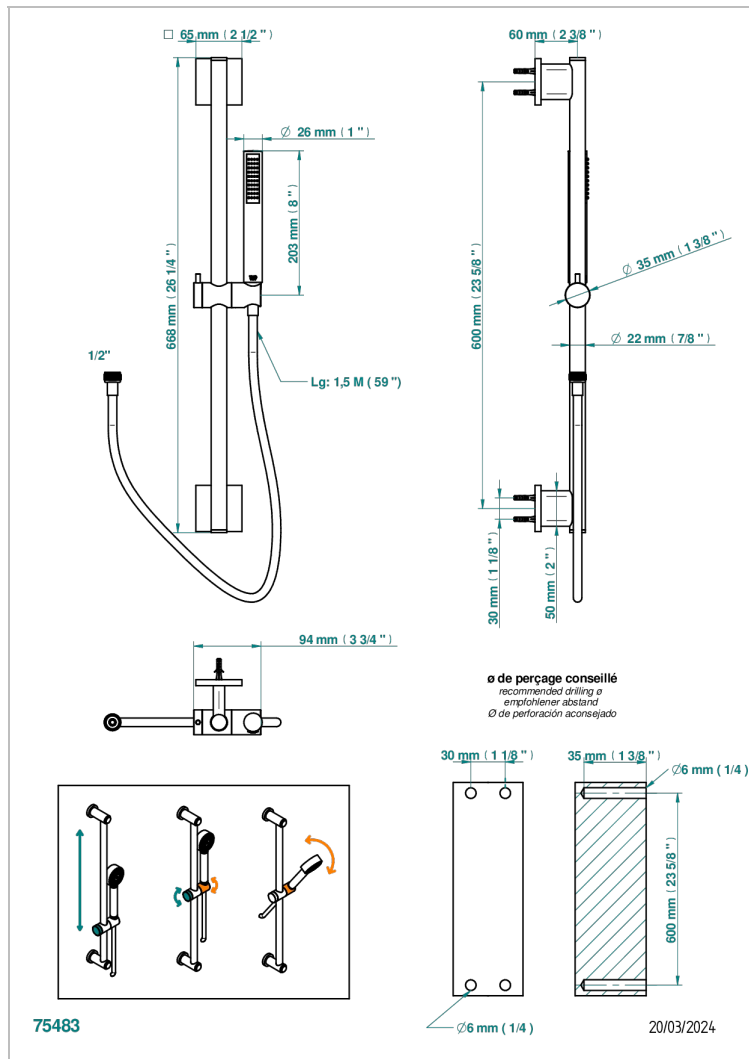

ICON-X WITH LEVER HANDLES

U7H-58A

Wall mounted stylised handshower, 60 cm slidebar, hose and hook - no elbow

CHARACTERISTIC

- Icon-x with lever handles
- Wall mounted stylised handshower, 60 cm slidebar, hose and hook - no elbow

AVAILABLE FINITIONS

Black ceram - D30
Blush PVD - H62
Brass color PVD - H49
Brown bronze color PVD - F33
Chrome polished - A02
Gold color PVD - H52

Gold mat - F07
Gold polished - F01
Graphite PVD - H64
Matt Umber PVD - H67
Matt blush PVD - H60
Matt brass color PVD - H50

Matt brown bronze color PVD - F34
Matt chrome (American satin) - C02
Matt gold color PVD - H53
Matt graphite PVD - H65
Matt nickel (American satin) - C01
Matt nickel color PVD - H56

Nickel antique / Sovereign - H28
Nickel color PVD - H55
Nickel polished - B01
Soft gold - F30
Soft matt gold - F31
Umber PVD - H66