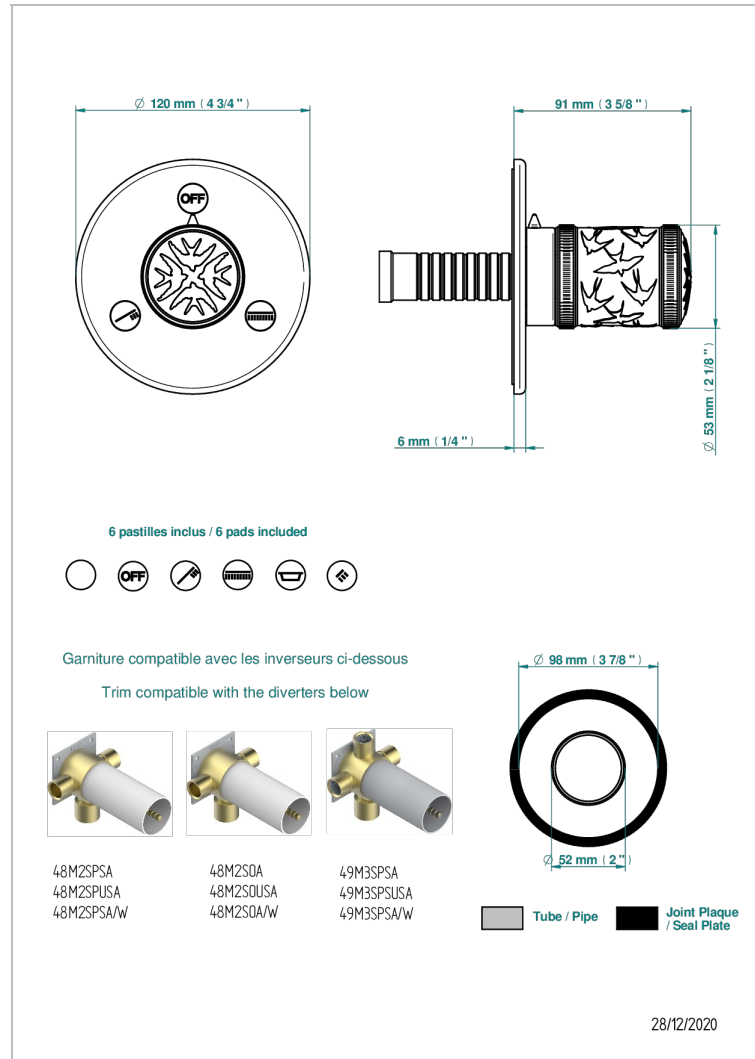

# HIRONDELLES

A4J-48M2SB

Trim for wall mounted diverter - 2 ways ref.48M2 & 3 ways ref.49M3

## CHARACTERISTIC

- Hirondelles
- Trim for wall mounted diverter - 2 ways ref.48M2 & 3 ways ref.49M3

## RELATED SKU'S

- Ref. G00-48M2SOUSA Wall mounted 3-way diverter with ceramic cartridge for concealed installation- 1 inlet 3/4" and 2 outlets 1/2" without shared ports no stop position - no trim
- Ref. G00-48M2SPSUSA Wall mounted 3-way diverter with ceramic cartridge for concealed installation- 1 inlet 3/4" and 2 outlets 1/2" with positive top, no shared ports - no trim
- Ref. G00-49M3SPSUSA Wall mounted 4-way diverter with ceramic cartridge for concealed installation- 1 inlet 3/4" and 3 outlets 1/2" with positive top, no shared ports - no trim