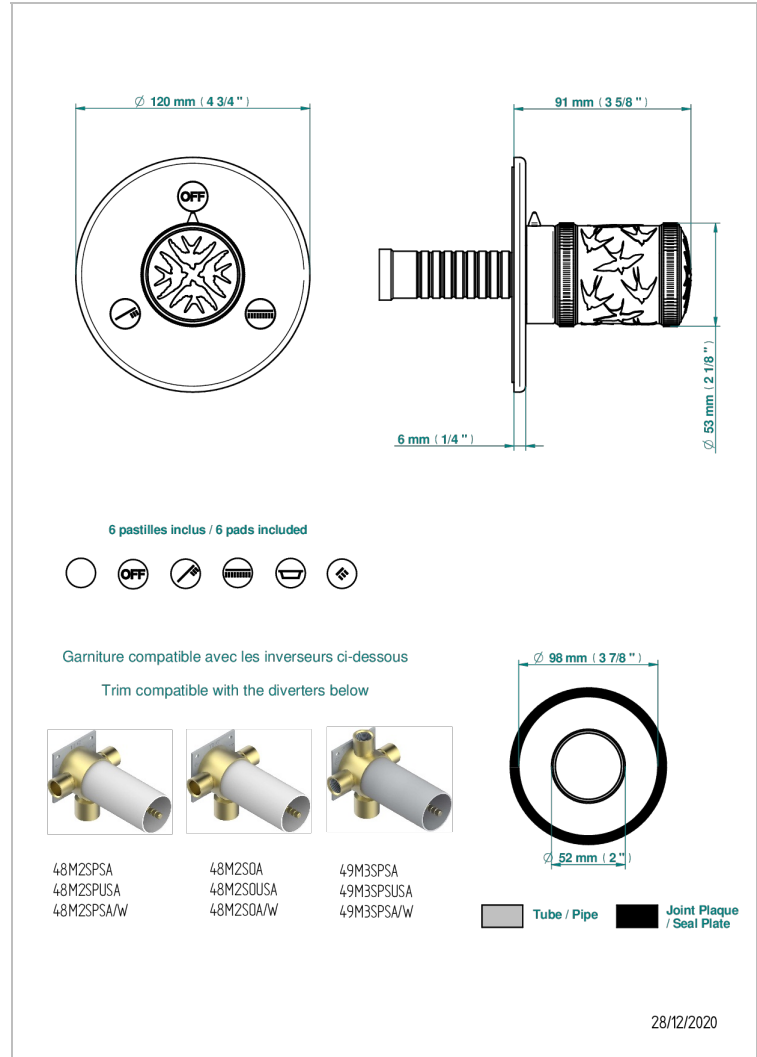

HIRONDELLES

A4J-48M2SB

Trim for wall mounted diverter, 2 ways - ref. 48M2 and 3 ways - ref. 49M3

THG[®]
PARIS

CARACTERÍSTICAS

- Hirondelles
- Trim for wall mounted diverter, 2 ways - ref. 48M2 and 3 ways - ref. 49M3

PRODUCTOS RELACIONADOS

- Ref. G00-48M2SOA Wall mounted 3-way diverter with ceramic cartridge for concealed installation- 1 inlet 3/4" and 2 outlets 1/2" without stop position, without trim
- Ref. G00-48M2SPSA Wall mounted 3-way diverter with ceramic cartridge for concealed installation, 1 inlet 3/4" and 2 outlets 1/2" with stop position, without trim
- Ref. G00-49M3SPSA Wall mounted 4-way diverter with ceramic cartridge for concealed installation- 1 inlet 3/4" and 3 outlets 1/2" with stop position, without trim