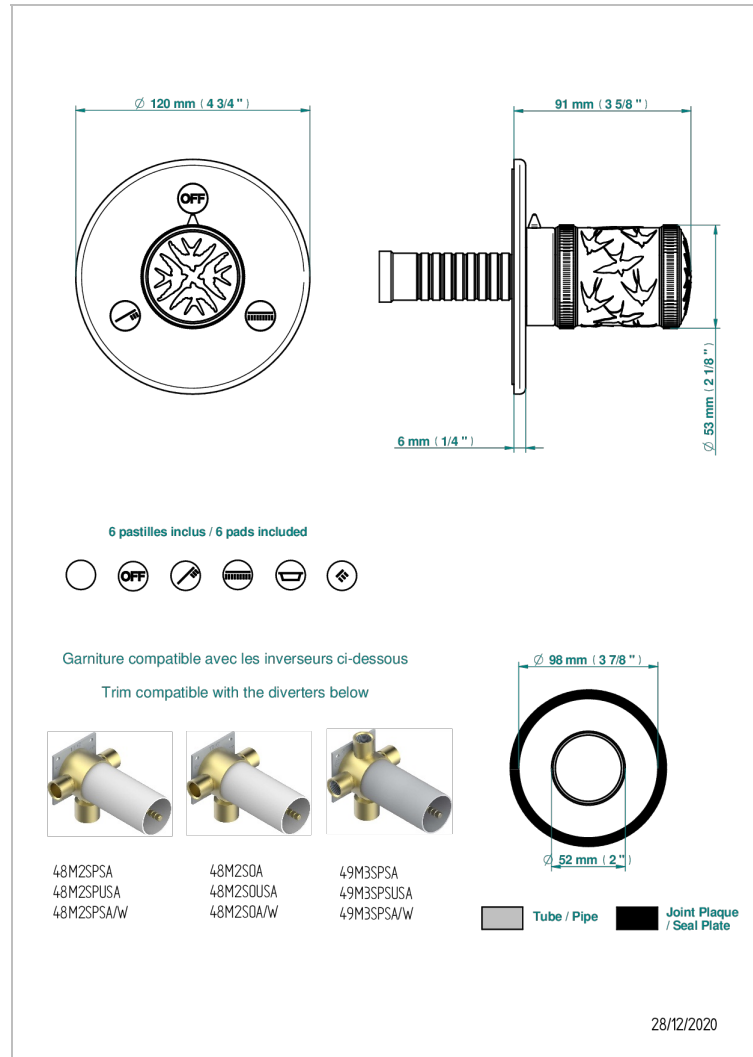

HIRONDELLES

A4J-48M2SB

Trim for wall mounted diverter, 2 ways - ref. 48M2 and 3 ways - ref. 49M3

CHARACTERISTIC

- Hirondelles
- Trim for wall mounted diverter, 2 ways - ref. 48M2 and 3 ways - ref. 49M3

RELATED SKU'S

- Ref. G00-48M2SOA Wall mounted 3-way diverter with ceramic cartridge for concealed installation- 1 inlet 3/4" and 2 outlets 1/2" without stop position, without trim
- Ref. G00-48M2SPSA Wall mounted 3-way diverter with ceramic cartridge for concealed installation, 1 inlet 3/4" and 2 outlets 1/2" with stop position, without trim
- Ref. G00-49M3SPSA Wall mounted 4-way diverter with ceramic cartridge for concealed installation- 1 inlet 3/4" and 3 outlets 1/2" with stop position, without trim