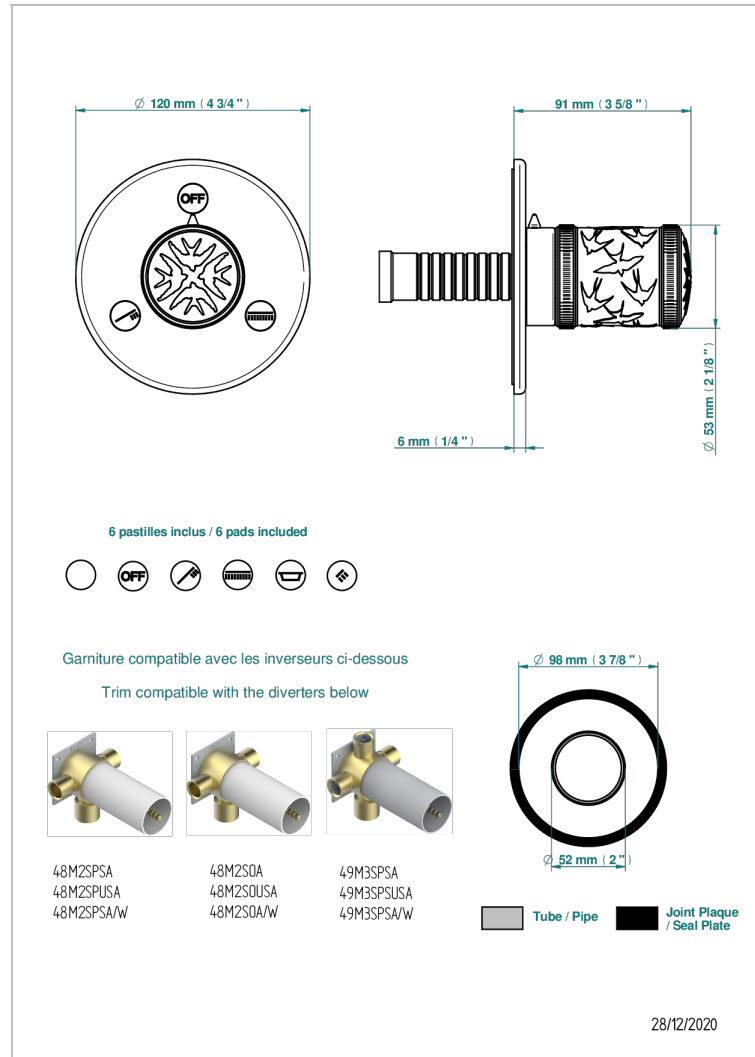

HIRONDELLES

A4J-48M2SB

Trim for wall mounted diverter, 2 ways - ref. 48M2 and 3 ways - ref. 49M3

CHARACTERISTIC

- Hirondelles
- Trim for wall mounted diverter, 2 ways - ref. 48M2 and 3 ways - ref. 49M3

RELATED SKU'S

- Ref. G00-48M2SOA Wall mounted 3-way diverter with ceramic cartridge for concealed installation- 1 inlet 3/4" and 2 outlets 1/2" without stop position, without trim
- Ref. G00-48M2SPSA Wall mounted 3-way diverter with ceramic cartridge for concealed installation, 1 inlet 3/4" and 2 outlets 1/2" with stop position, without trim
- Ref. G00-49M3SPSA Wall mounted 4-way diverter with ceramic cartridge for concealed installation- 1 inlet 3/4" and 3 outlets 1/2" with stop position, without trim