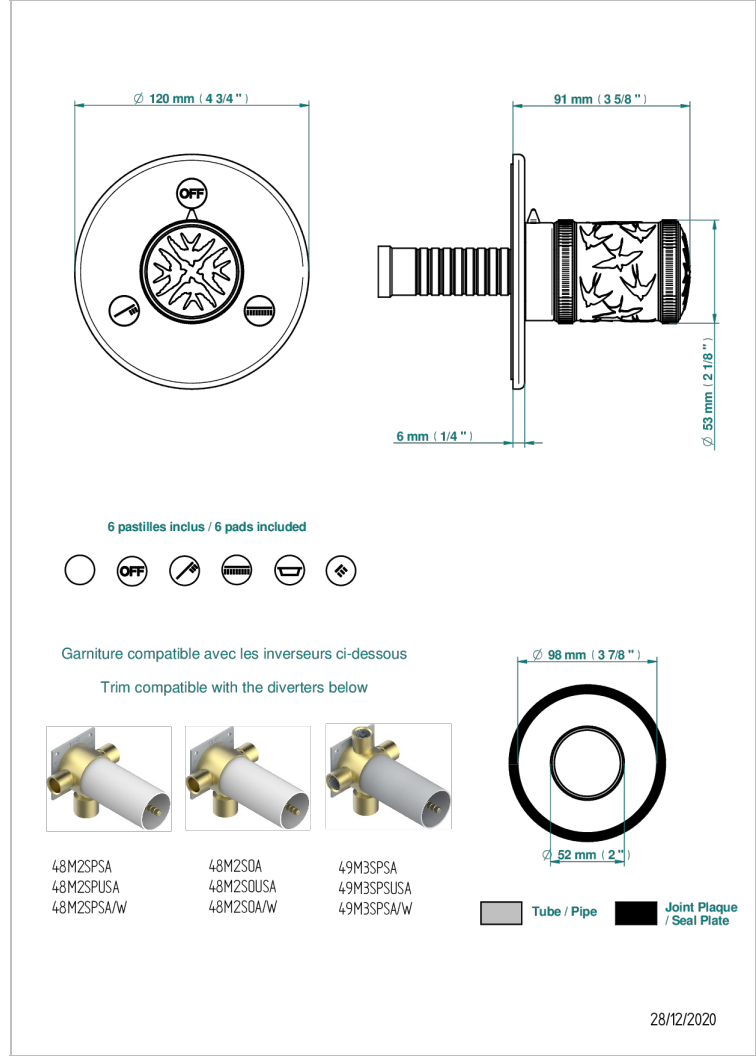

# HIRONDELLES

A4J-48M2SB

Trim for wall mounted diverter, 2 ways - ref. 48M2 and 3 ways - ref. 49M3

THG<sup>®</sup>  
PARIS

## 特色

- Hirondelles
- Trim for wall mounted diverter, 2 ways - ref. 48M2 and 3 ways - ref. 49M3

## 相关的SKU

- Ref. G00-48M2SOA Wall mounted 3-way diverter with ceramic cartridge for concealed installation- 1 inlet 3/4" and 2 outlets 1/2" without stop position, without trim
- Ref. G00-48M2SPSA Wall mounted 3-way diverter with ceramic cartridge for concealed installation, 1 inlet 3/4" and 2 outlets 1/2" with stop position, without trim
- Ref. G00-49M3SPSA Wall mounted 4-way diverter with ceramic cartridge for concealed installation- 1 inlet 3/4" and 3 outlets 1/2" with stop position, without trim