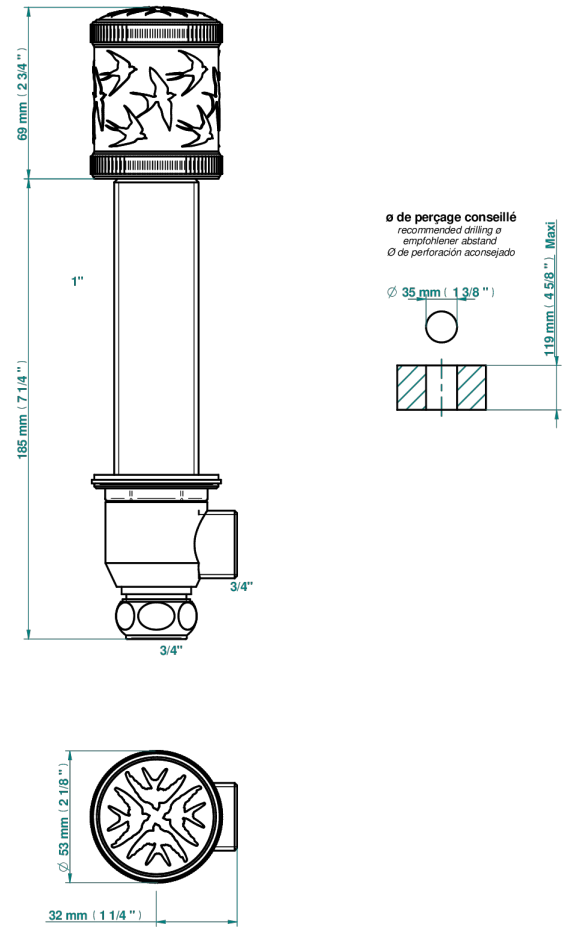

HIRONDELLES

A4J-36M

Deck valve 3/4 inch with trim for extra thick deck

75472

28/12/2020

CHARACTERISTIC

- Hirondelles
- Deck valve 3/4 inch with trim for extra thick deck

AVAILABLE FINITIONS

Antique nickel - H28
Black ceram - D30
Blush PVD - H62
Brass color PVD - H49
Brown bronze color PVD - F33
Gold color PVD - H52

Graphite PVD - H64
Lacquered light bronze - D01
Matt Umber PVD - H67
Matt blush PVD - H60
Matt brass color PVD - H50
Matt brown bronze color PVD - F34

Umber PVD - H66
Varnished matt antique red copper
(color finish) - H07