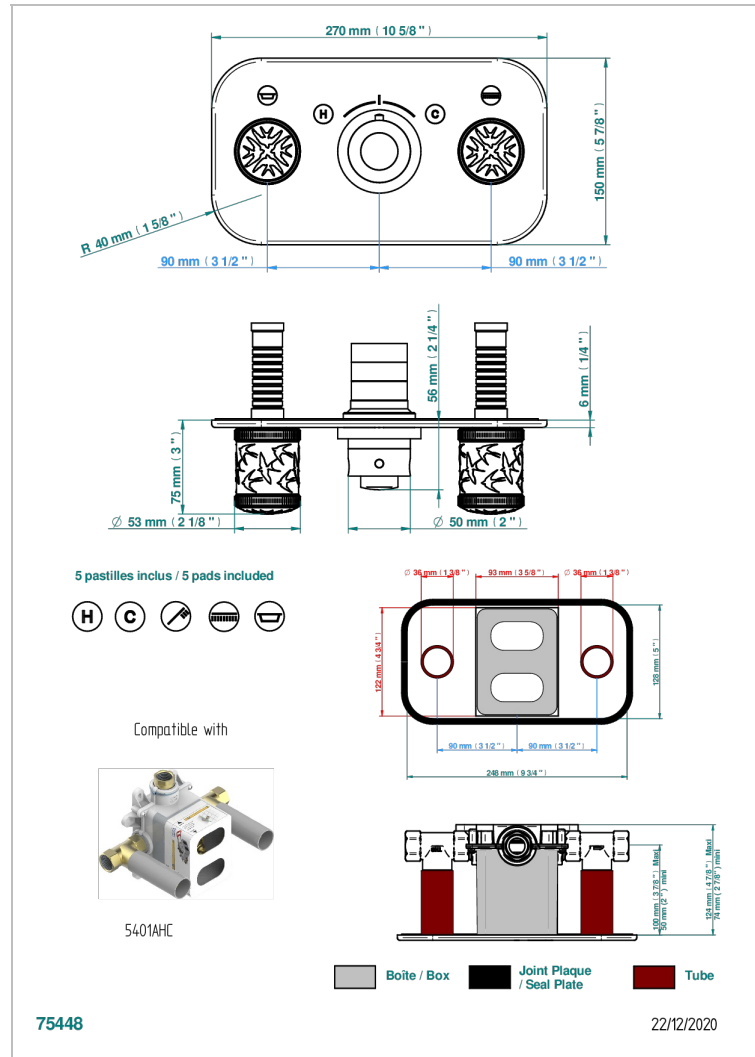

Trim for THG thermostat with 2 valves ref. 5 401AHM/US rough part supplied with fixing box , item to be installed horizontal

CHARACTERISTIC

- Hirondelles
- Trim for THG thermostat with 2 valves ref. 5 401AHM/US rough part supplied with fixing box , item to be installed horizontal