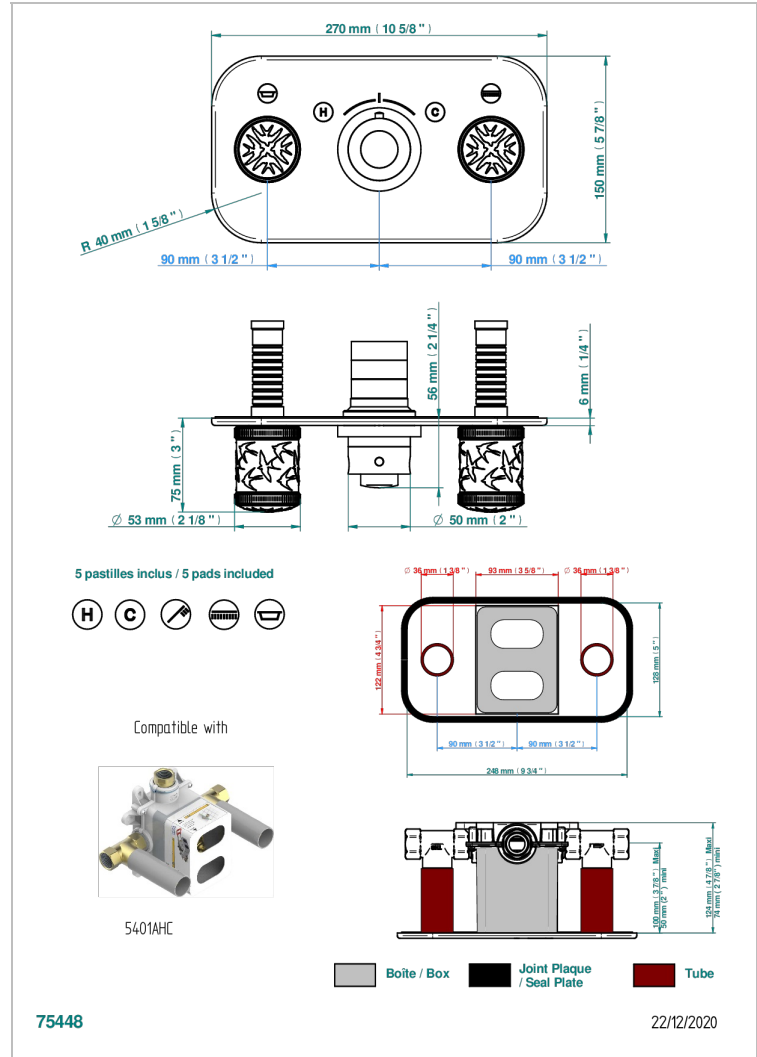

# HIRONDELLES

A4J-5401BEH

THG<sup>®</sup>  
PARIS

Trim for thermostatic mixer with 2 valves item to be installed horizontal . to adapt on 5 401AHC or 5 401AHM

## CHARACTERISTIC

- Hirondelles
- Trim for thermostatic mixer with 2 valves item to be installed horizontal . to adapt on 5 401AHC or 5 401AHM

## RELATED SKU'S

- Ref. G00-5401AHC 3/4" THG thermostat, 60 l/mn with two valves with wax cartridge delivered with a built-in box, without trim - to be installed horizontal ( for installation with cross handle)
- Ref. G00-5401AHM 3/4" THG thermostat, 60 l/mn with two valves with wax cartridge delivered with a built-in box, without trim - to be installed horizontal ( for installation with lever handle)