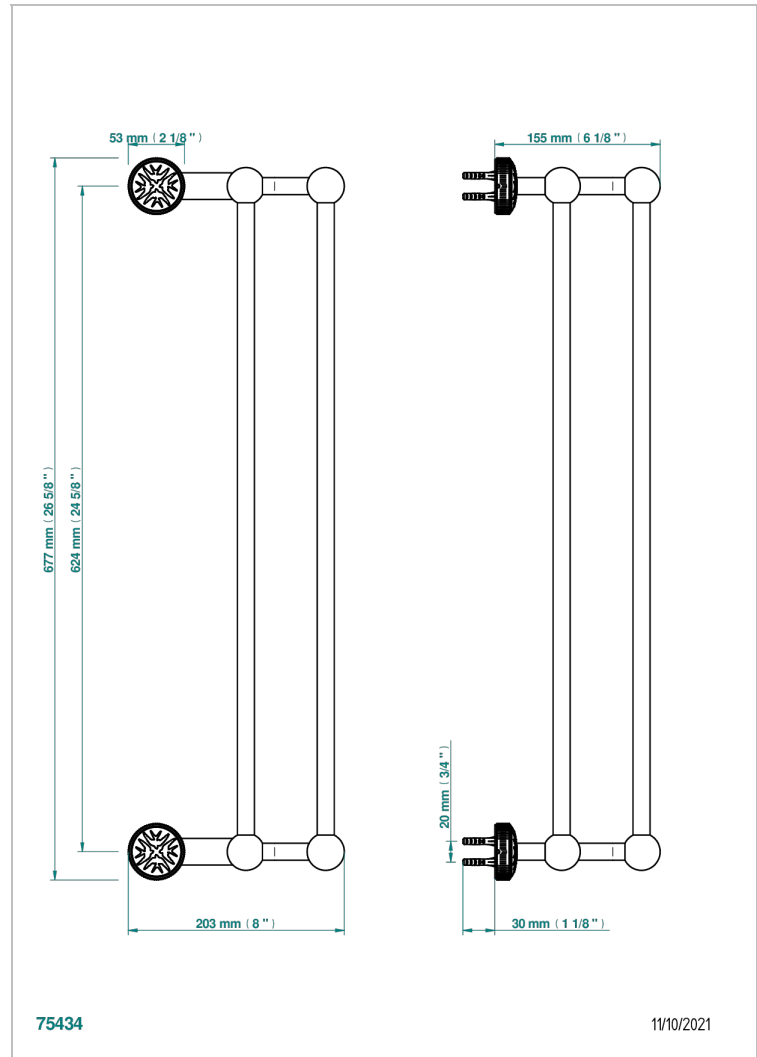

# HIRONDELLES

A4J-516/60

Towel rail, 2 fixed rails, length: 600 mm

THG<sup>®</sup>  
PARIS

## CHARACTERISTIC

- Hirondelles
- Towel rail, 2 fixed rails, length: 600 mm

## AVAILABLE FINITIONS

Antique nickel - H28  
Black ceram - D30  
Blush PVD - H62  
Brass color PVD - H49  
Brown bronze color PVD - F33  
Gold color PVD - H52

Graphite PVD - H64  
Lacquered light bronze - D01  
Matt Umber PVD - H67  
Matt blush PVD - H60  
Matt brass color PVD - H50  
Matt brown bronze color PVD - F34

Umber PVD - H66  
Varnished matt antique red copper  
(color finish) - H07