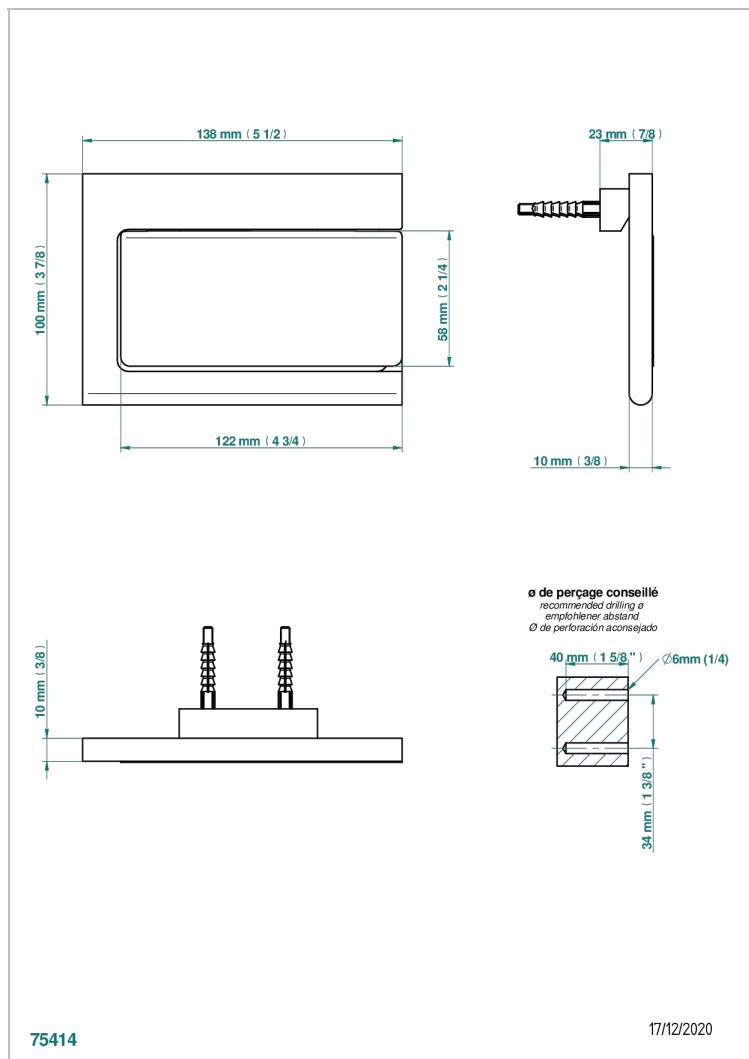

ICON-X CARBON GOLD WITH LEVER HANDLES

U7T-538AC

Toilet paper holder, single mount with cover

CHARACTERISTIC

- Icon-x carbon gold with lever handles
- Toilet paper holder, single mount with cover

AVAILABLE FINITIONS