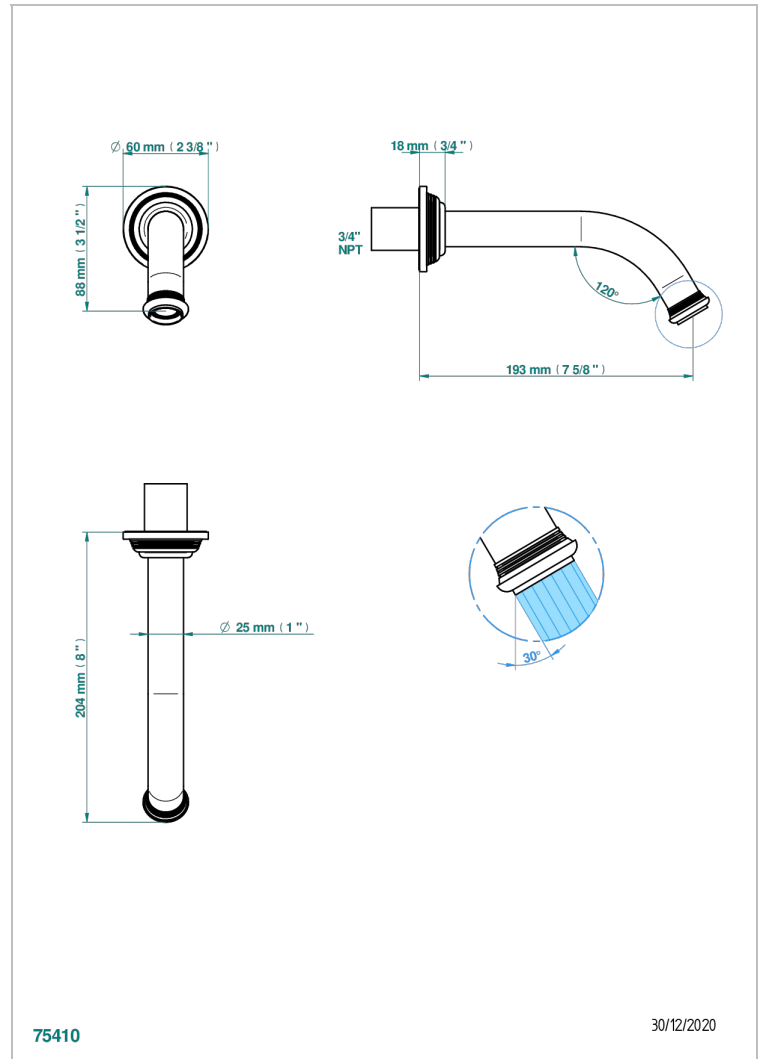

# WEST COAST WHITE ONYX

U9G-22G/US

Wall mounted tub spout

THG<sup>®</sup>  
PARIS

75410

30/12/2020