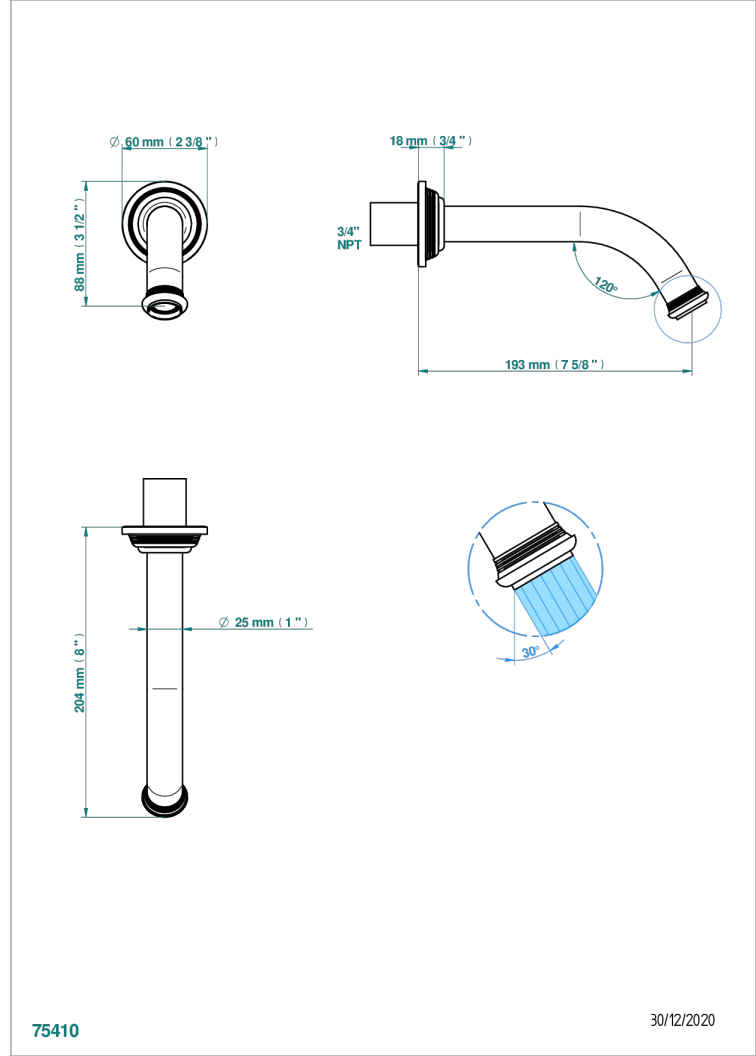

# WEST COAST BLACK ONYX WITH LEVER HANDLES

U9F-22G/US

Wall mounted tub spout

THG<sup>®</sup>  
PARIS