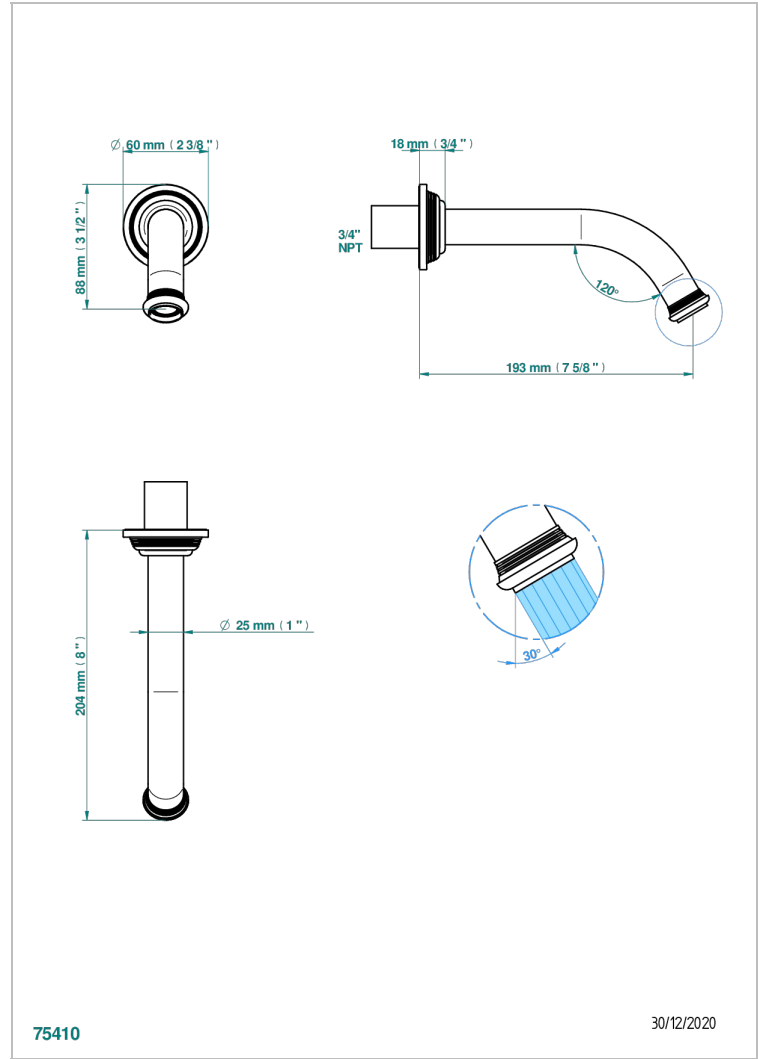

# WEST COAST WITH GUILLOCHE DECOR WITH LEVER

U9D-22G/US

Bath spout, wall mounted

THG<sup>®</sup>  
PARIS