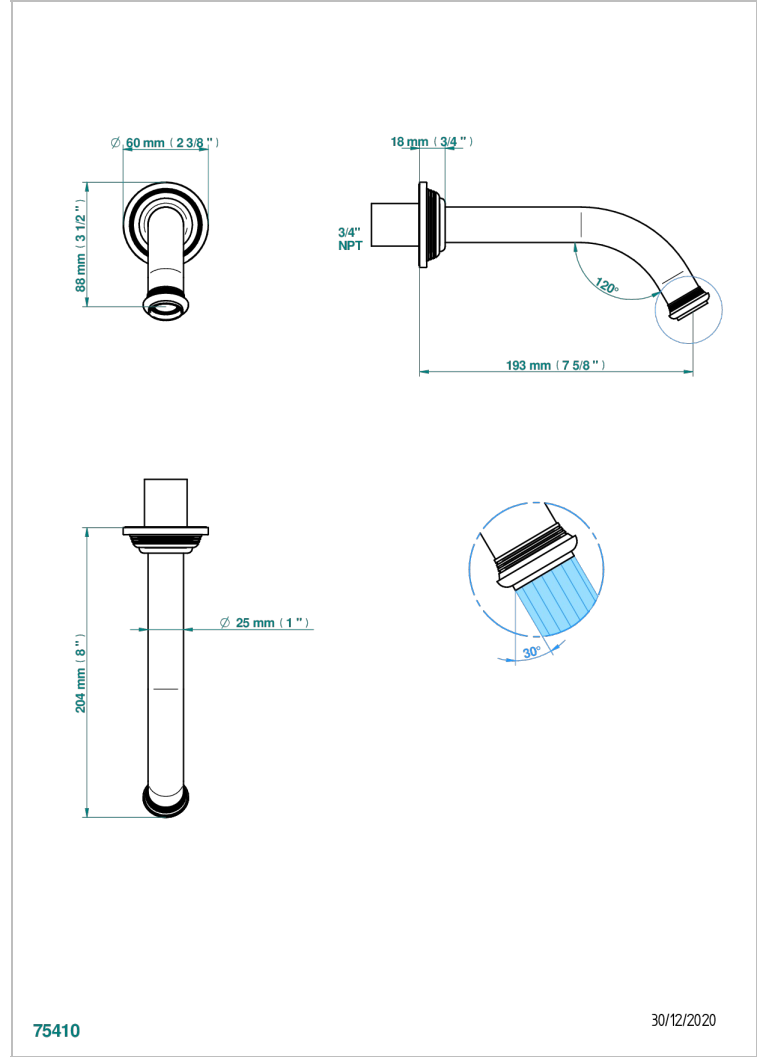

WEST COAST WITH GUILLOCHE DECOR WITH LEVER HANDLES

U9D-22G/US

Wall mounted tub spout

CHARACTERISTIC

- ASME : ASME A112.18.1-2011/CSA B125.1-11

STANDARDS

AVAILABLE FINITIONS

Black ceram - D30
Blush PVD - H62
Brass color PVD - H49
Brown bronze color PVD - F33
Chrome polished - A02
Copper antique matt, coated - H07

Matt nickel (American satin) - C01
Matt nickel color PVD - H56
Natural smoked Brass - A13
Nickel antique / Sovereign - H28
Nickel color PVD - H55
Nickel polished - B01

Polished chrome with gold inlay - GA1
Soft gold - F30
Soft matt gold - F31
Umber PVD - H66