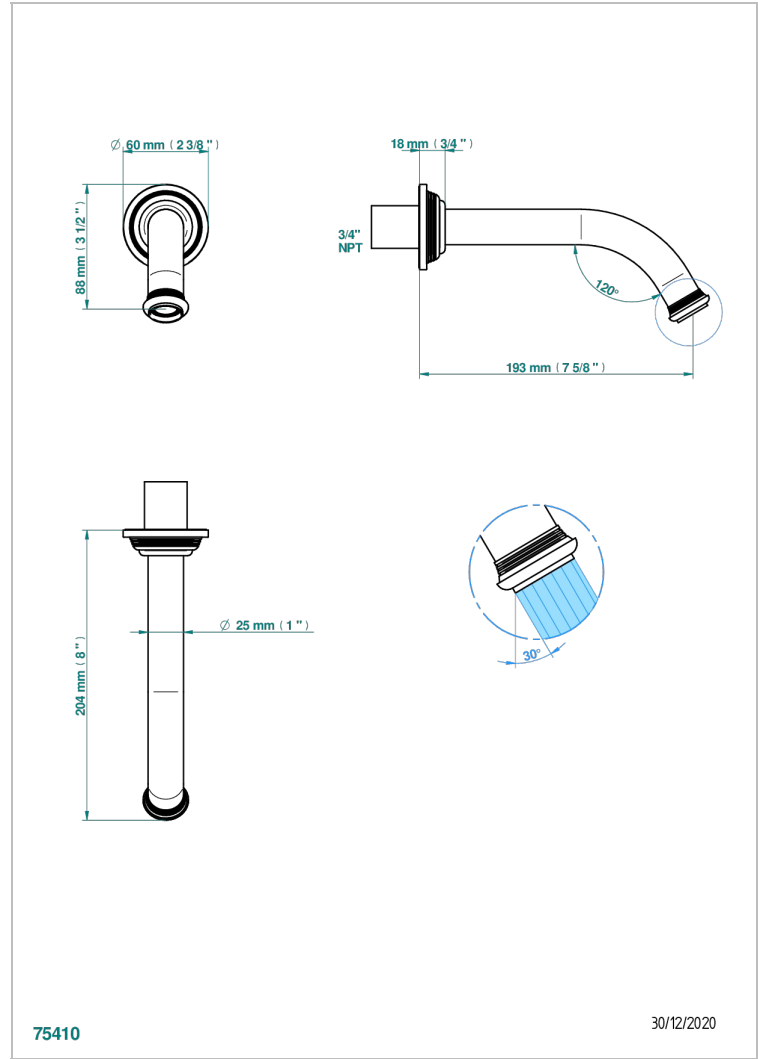

# WEST COAST WITH GUILLOCHE DECOR

U9C-22G/US

Bath spout, wall mounted

THG<sup>®</sup>  
PARIS