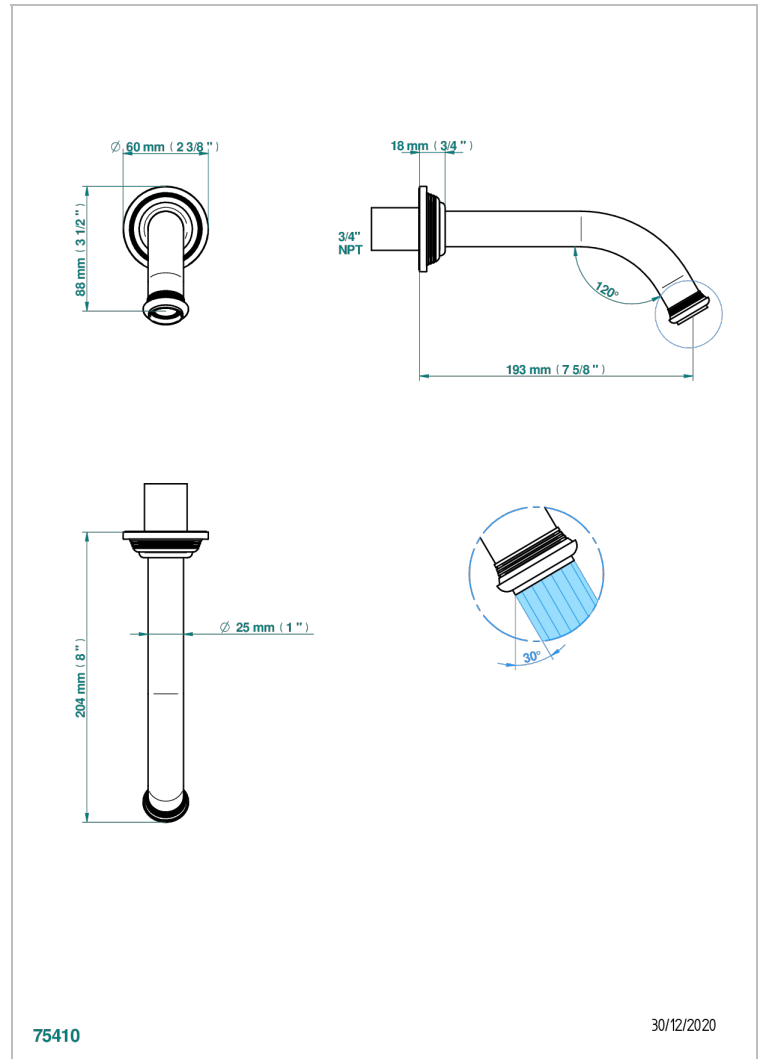

WEST COAST WITH GUILLOCHE DECOR

U9C-22G/US

Wall mounted tub spout

THG[®]
PARIS

75410

30/12/2020

CHARACTERISTIC

- ASME : ASME A112.18.1-2011/CSA B125.1-11

STANDARDS

AVAILABLE FINITIONS

Black ceram - D30
Blush PVD - H62
Brass color PVD - H49
Brown bronze color PVD - F33
Chrome polished - A02
Copper antique matt, coated - H07

Gold color PVD - H52
Gold mat - F07
Gold polished - F01
Graphite PVD - H64
Light coated bronze - D01
Matt Umber PVD - H67