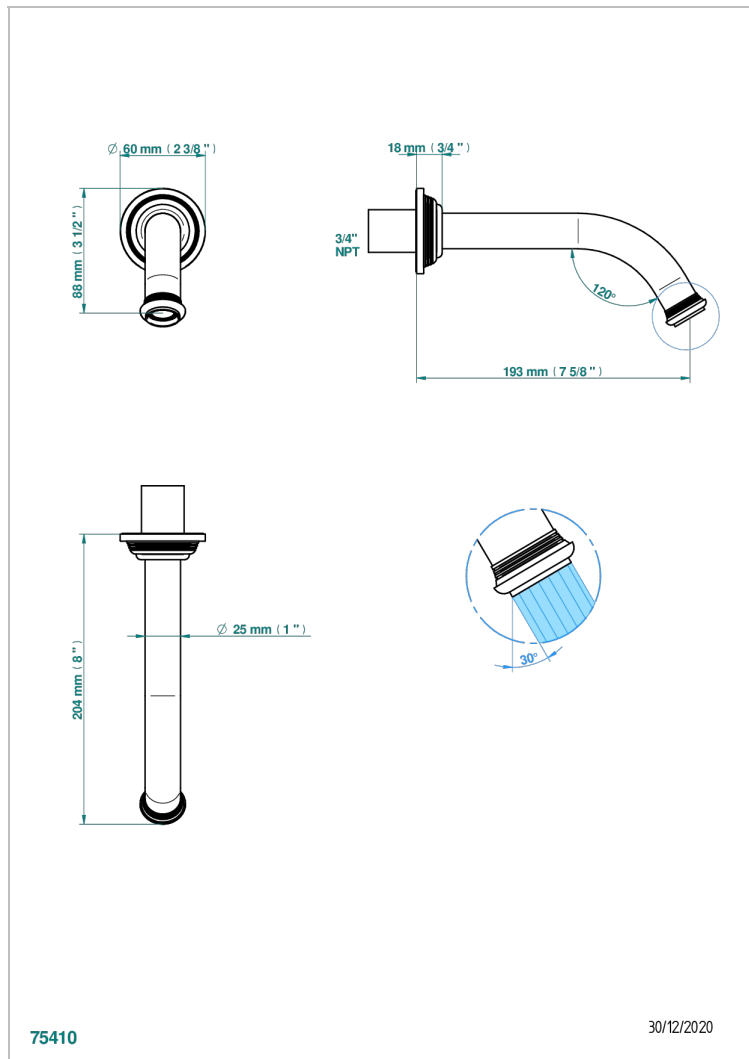

# WEST COAST METAL WITH LEVER HANDLES

U9B-22G/US

Wall mounted tub spout

THG<sup>®</sup>  
PARIS