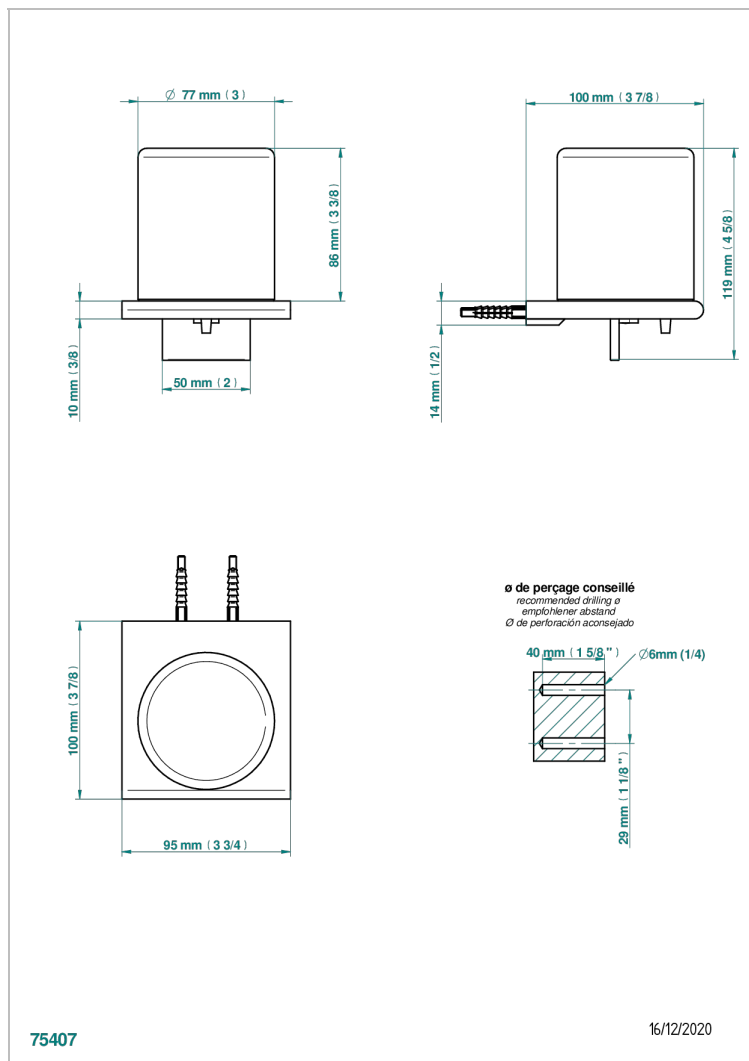

# ICON-X CARBON GOLD WITH LEVER HANDLES

U7T-613

wall liquid soap dispenser

THG<sup>®</sup>  
PARIS

## CHARACTERISTIC

- Icon-x carbon gold with lever handles
- wall liquid soap dispenser