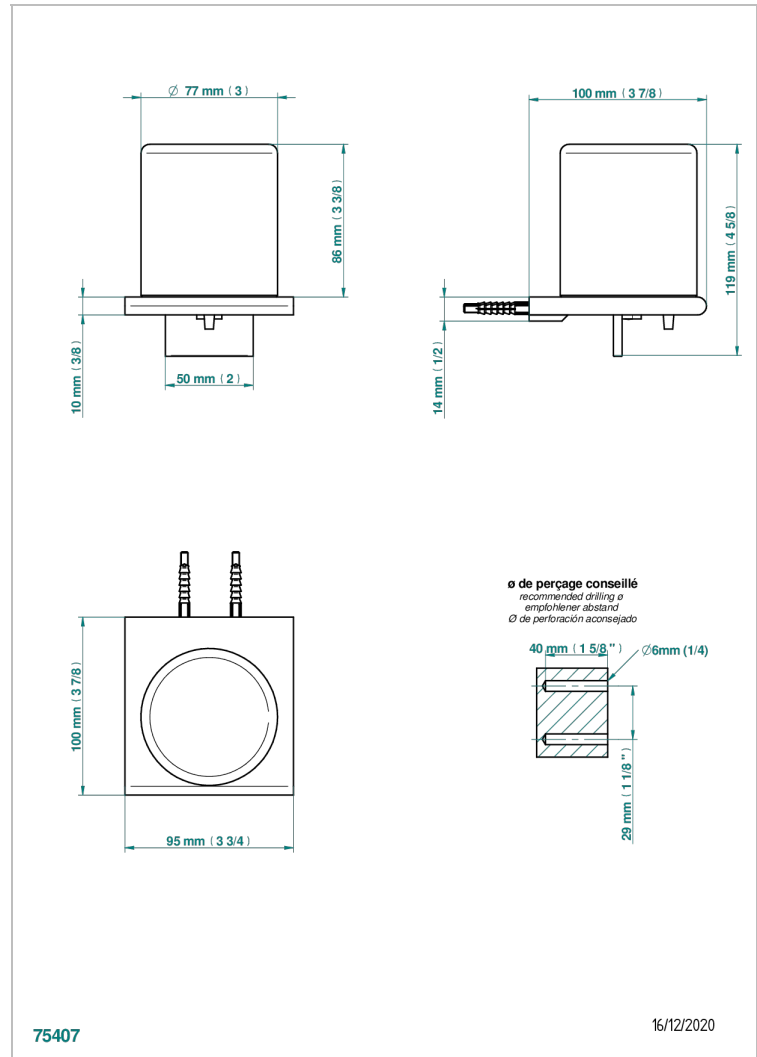

ICON-X CARBON GOLD

U7S-613

wall liquid soap dispenser

THG[®]
PARIS

CHARACTERISTIC

- Icon-x carbon gold
- wall liquid soap dispenser

AVAILABLE FINITIONS

Black ceram - D30
Blush PVD - H62
Brass color PVD - H49
Brown bronze color PVD - F33
Chrome polished - A02
Gold color PVD - H52