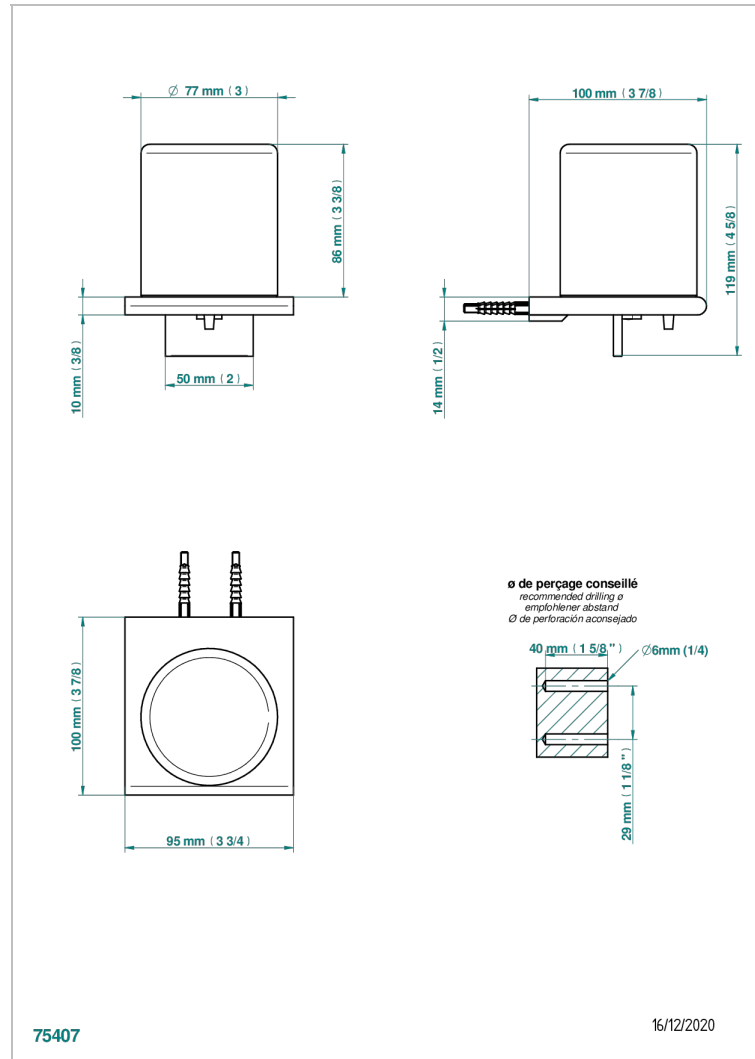

ICON-X - TITANIUM WITH LEVER HANDLES

U7M-613

wall liquid soap dispenser

CHARACTERISTIC

- Icon-x - titanium with lever handles
- wall liquid soap dispenser

AVAILABLE FINITIONS

Black ceram - D30
Blush PVD - H62
Brass color PVD - H49
Brown bronze color PVD - F33
Chrome polished - A02
Gold color PVD - H52