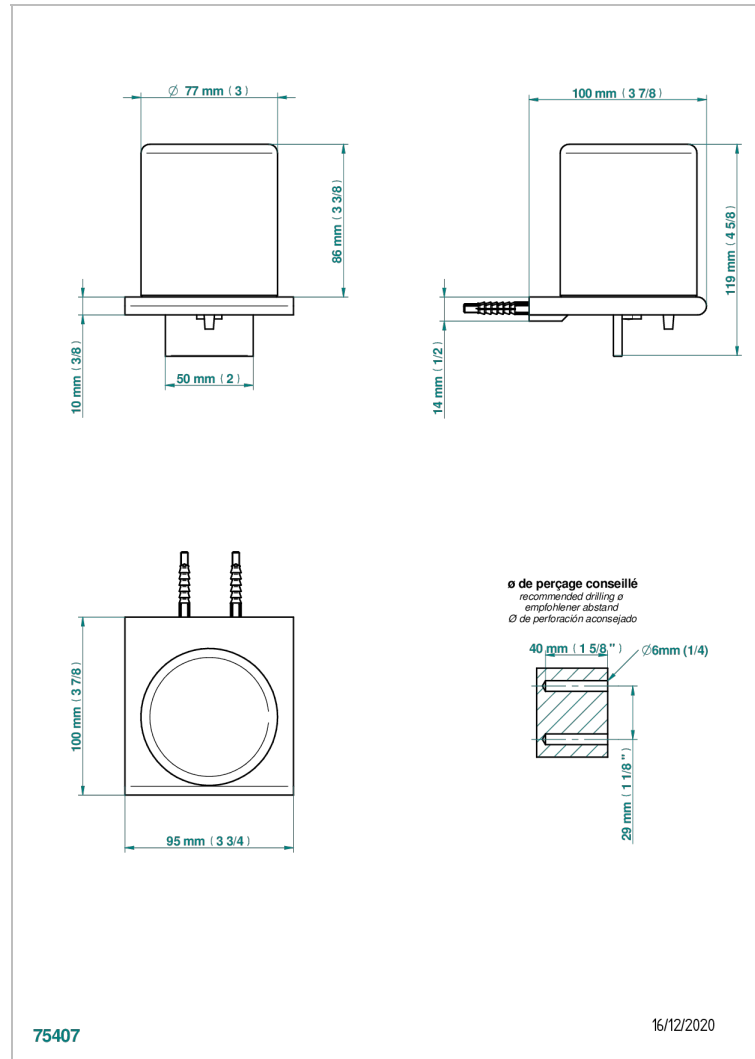

ICON-X TITANIUM

U7L-613

wall liquid soap dispenser

THG[®]
PARIS

CHARACTERISTIC

- Icon-x titanium
- wall liquid soap dispenser

AVAILABLE FINITIONS

Black ceram - D30
Blush PVD - H62
Brass color PVD - H49
Brown bronze color PVD - F33
Chrome polished - A02
Gold color PVD - H52