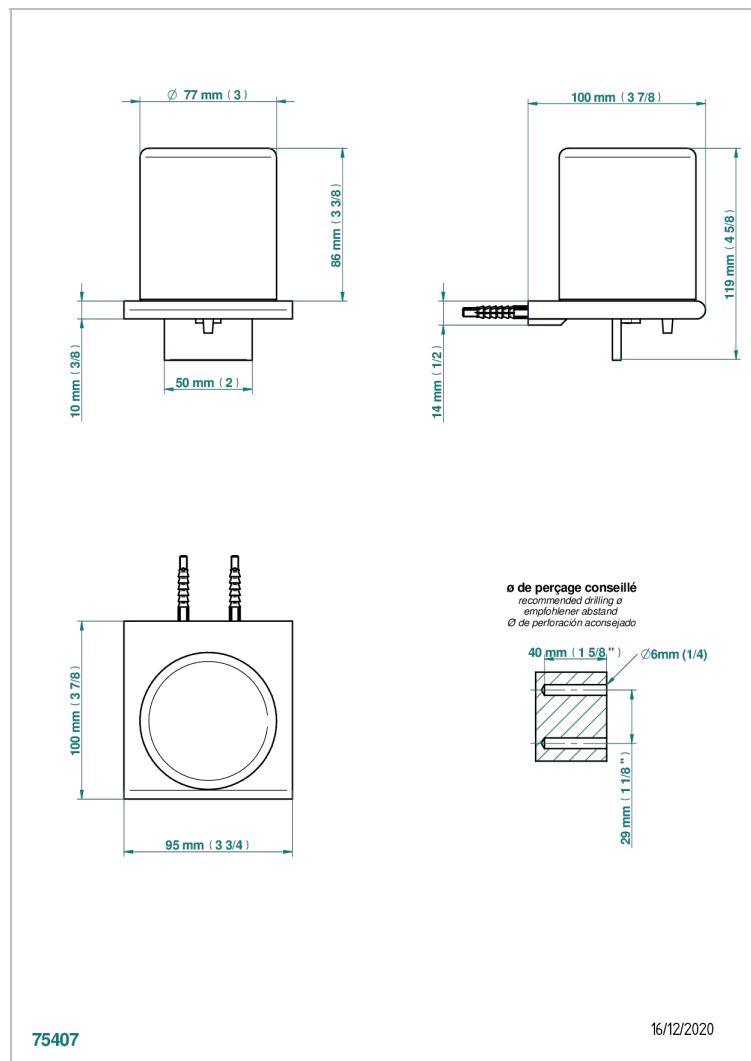

ICON-X METAL INLAYS WITH LEVER HANDLES

U7K-613

wall liquid soap dispenser

CHARACTERISTIC

- Icon-x metal inlays with lever handles
- wall liquid soap dispenser

AVAILABLE FINITIONS

Black ceram - D30
Blush PVD - H62
Brass color PVD - H49
Brown bronze color PVD - F33
Chrome polished - A02
Gold color PVD - H52