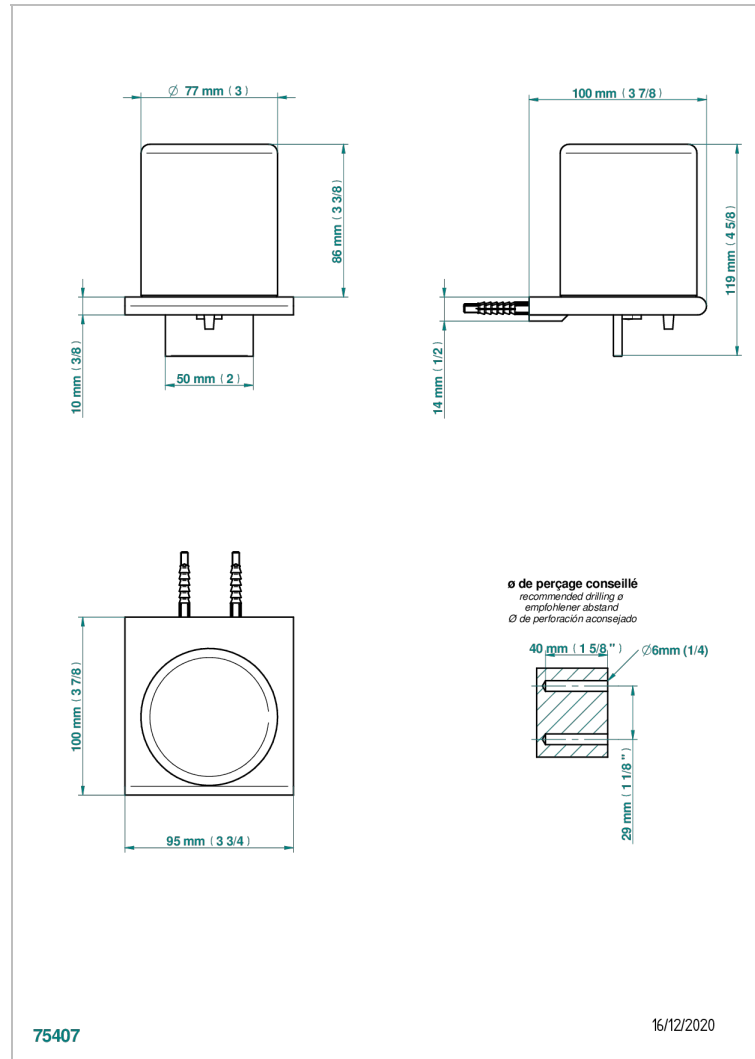

# ICON-X METAL INLAYS

U7J-613

wall liquid soap dispenser

## CHARACTERISTIC

- Icon-x metal inlays
- wall liquid soap dispenser