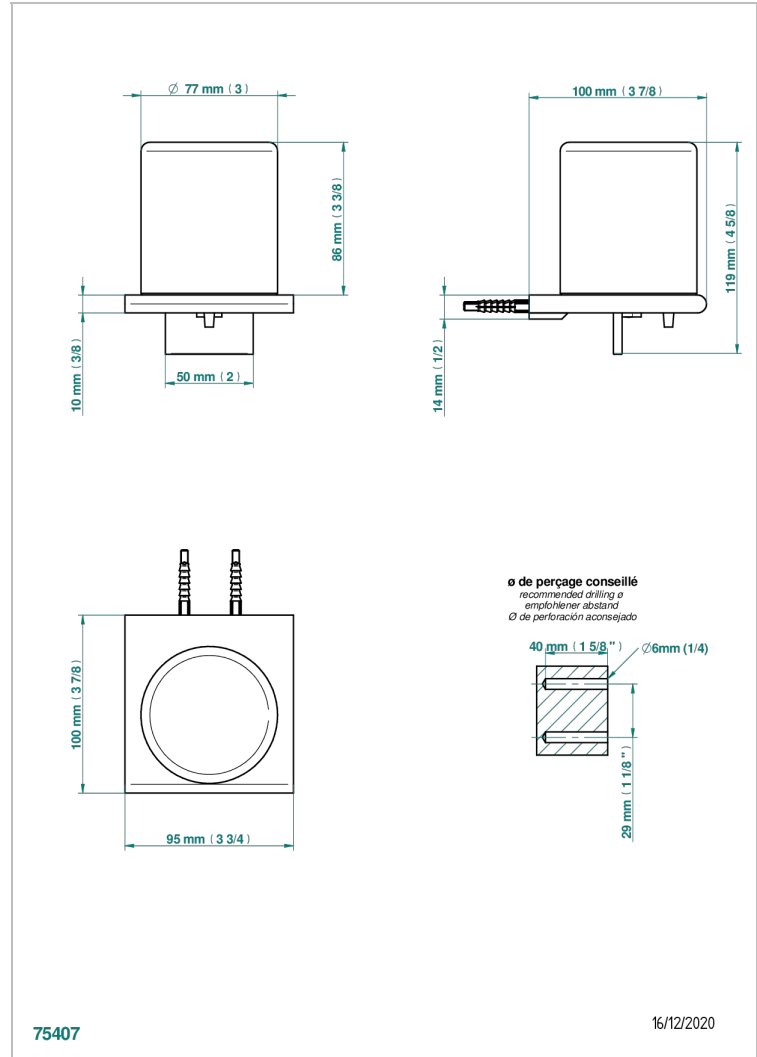

ICON-X WITH LEVER HANDLES

U7H-613

wall liquid soap dispenser

THG[®]
PARIS

CHARACTERISTIC

- Icon-x with lever handles
- wall liquid soap dispenser

AVAILABLE FINITIONS

Black ceram - D30
Blush PVD - H62
Brass color PVD - H49
Brown bronze color PVD - F33
Chrome polished - A02
Gold color PVD - H52