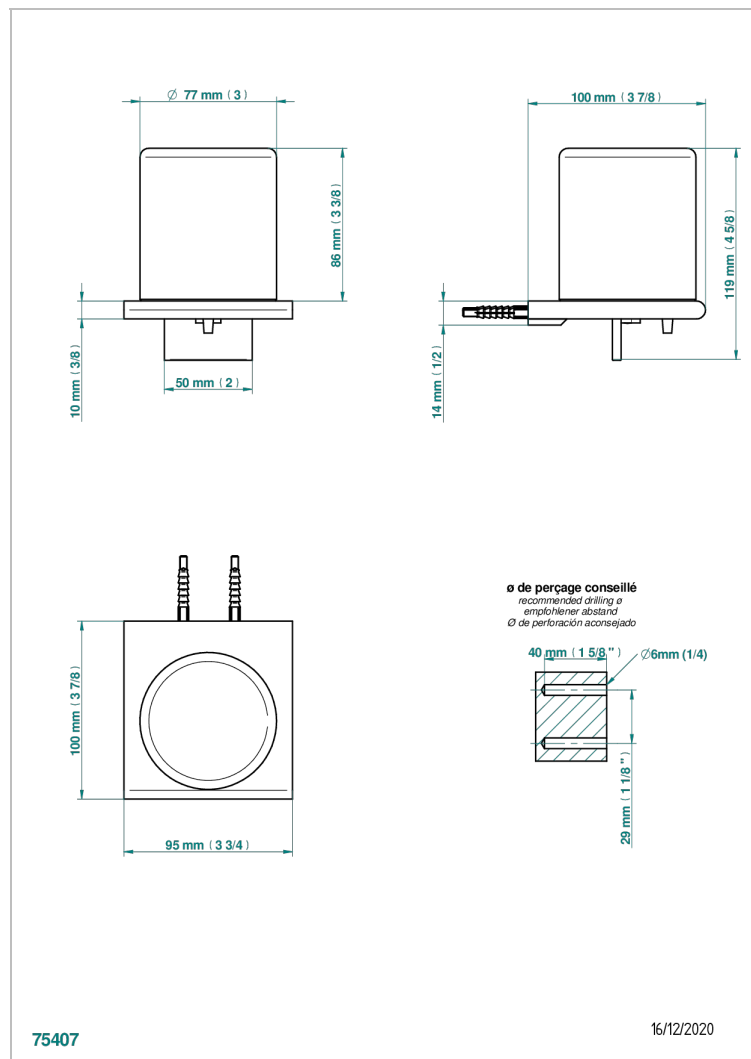

ICON-X WITH LEVER

U7H-613

Wall mounted liquid soap dispenser

THG[®]
PARIS

CHARACTERISTIC

- Icon-x with lever
- Wall mounted liquid soap dispenser

AVAILABLE FINITIONS

Antique nickel - H28
Black ceram - D30
Blush PVD - H62
Brass color PVD - H49
Brown bronze color PVD - F33
Gold color PVD - H52