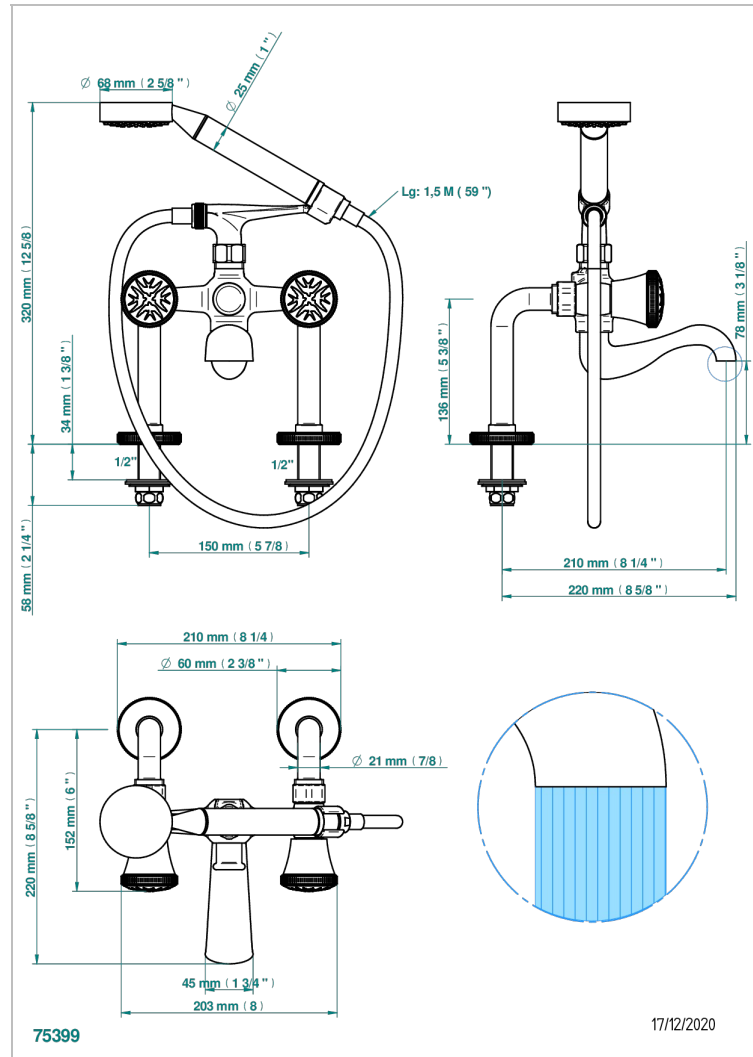

# HIRONDELLES

A4J-13G

Rim mounted 2-hole bath/telephone shower mixer, shower and hose

## CHARACTERISTIC

- ACS : 21ACCLY034