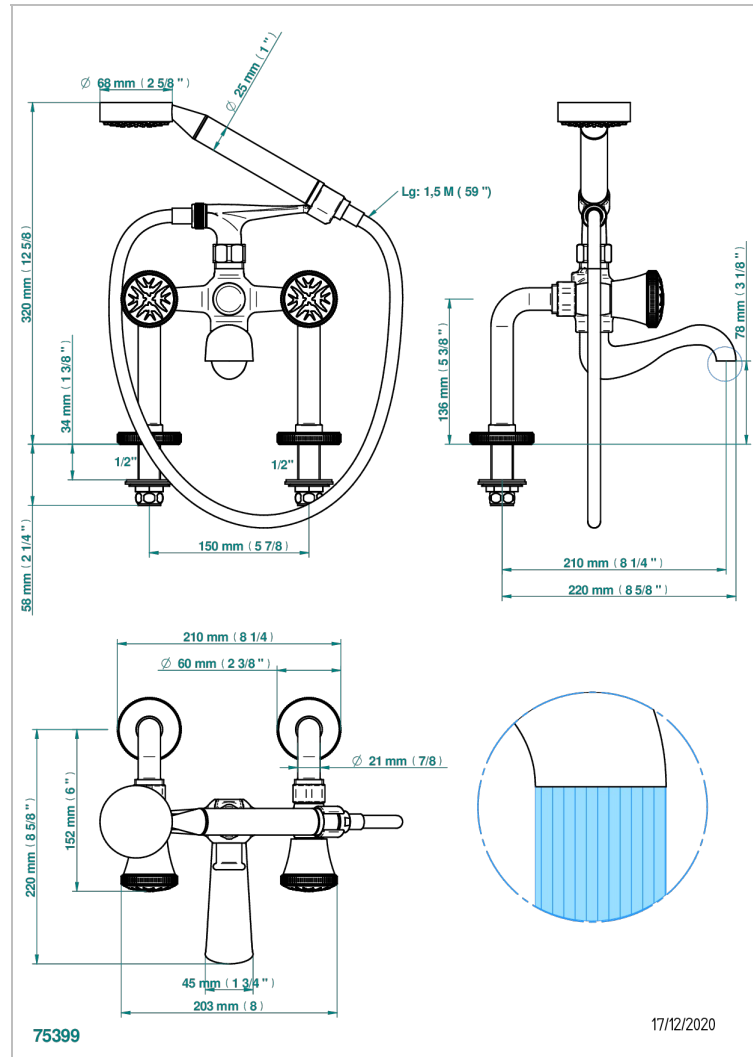

HIRONDELLES

A4J-13G

Rim mounted 2-hole bath/telephone shower mixer, shower and hose

CHARACTERISTIC

- ACS : 21ACCLY034

STANDARDS

AVAILABLE FINITIONS

Antique nickel - H28
Black ceram - D30
Blush PVD - H62
Brass color PVD - H49
Brown bronze color PVD - F33
Gold color PVD - H52

Nickel color PVD - H55
Polished chrome (color finish) - A02
Polished gold (color finish) - F01
Polished nickel - B01
Soft gold - F30
Soft matt gold - F31

Umber PVD - H66
Varnished matt antique red copper (color finish) - H07