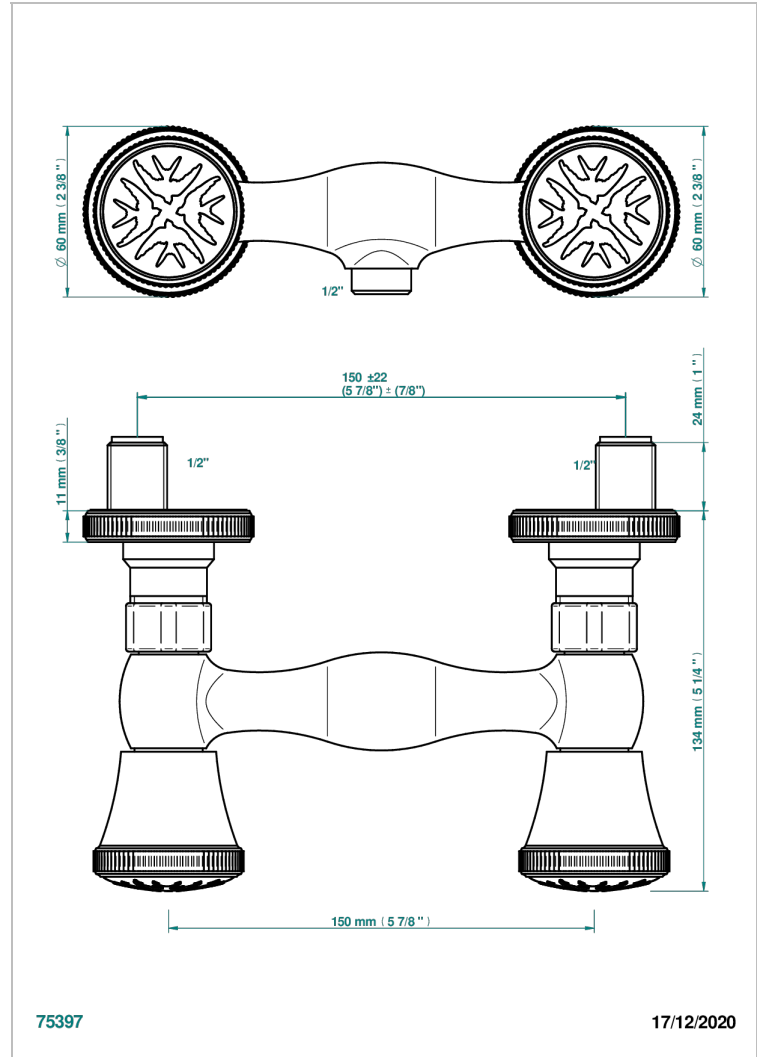

HIRONDELLES

A4J-64

Wall mounted shower mixer 1/2" - 150 mm centres - no hose

CHARACTERISTIC

- ACS : 17ACCLY652
- NF : NF EN 200 - IA - Chrome

STANDARDS

AVAILABLE FINITIONS

Antique nickel - H28
Black ceram - D30
Blush PVD - H62
Brass color PVD - H49
Brown bronze color PVD - F33
Gold color PVD - H52