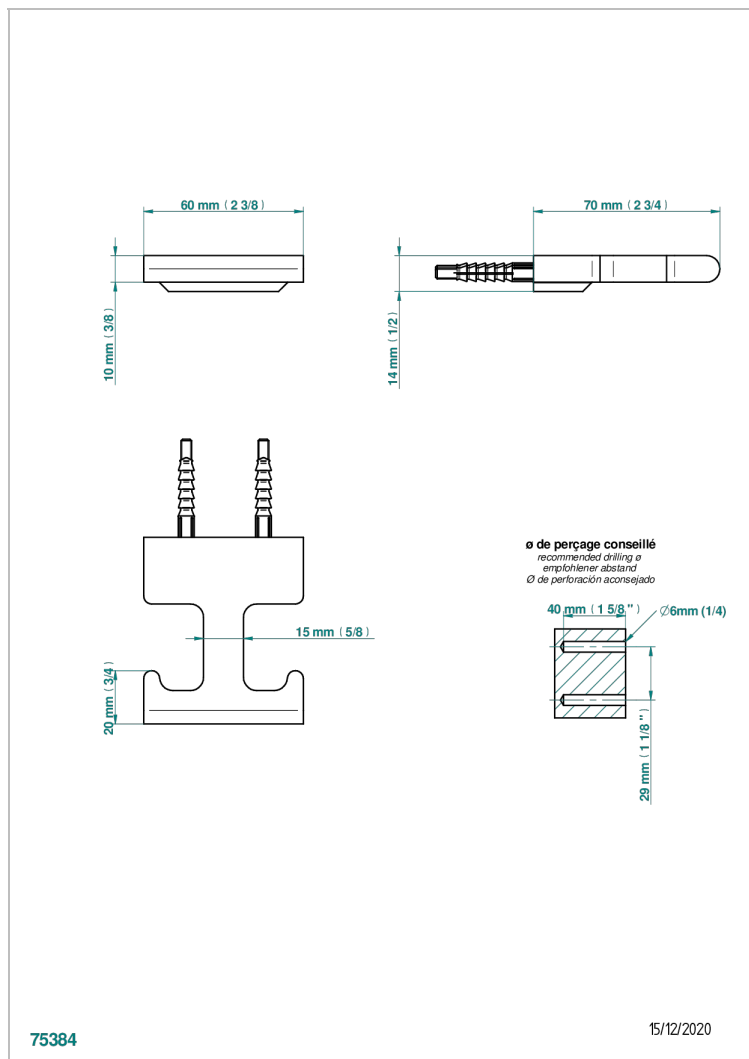

ICON-X CARBON GOLD WITH LEVER

U7T-517

Single robe hook

THG[®]
PARIS

CHARACTERISTIC

- Icon-x carbon gold with lever
- Single robe hook

AVAILABLE FINITIONS

Antique nickel - H28
Black ceram - D30
Blush PVD - H62
Brass color PVD - H49
Brown bronze color PVD - F33
Gold color PVD - H52