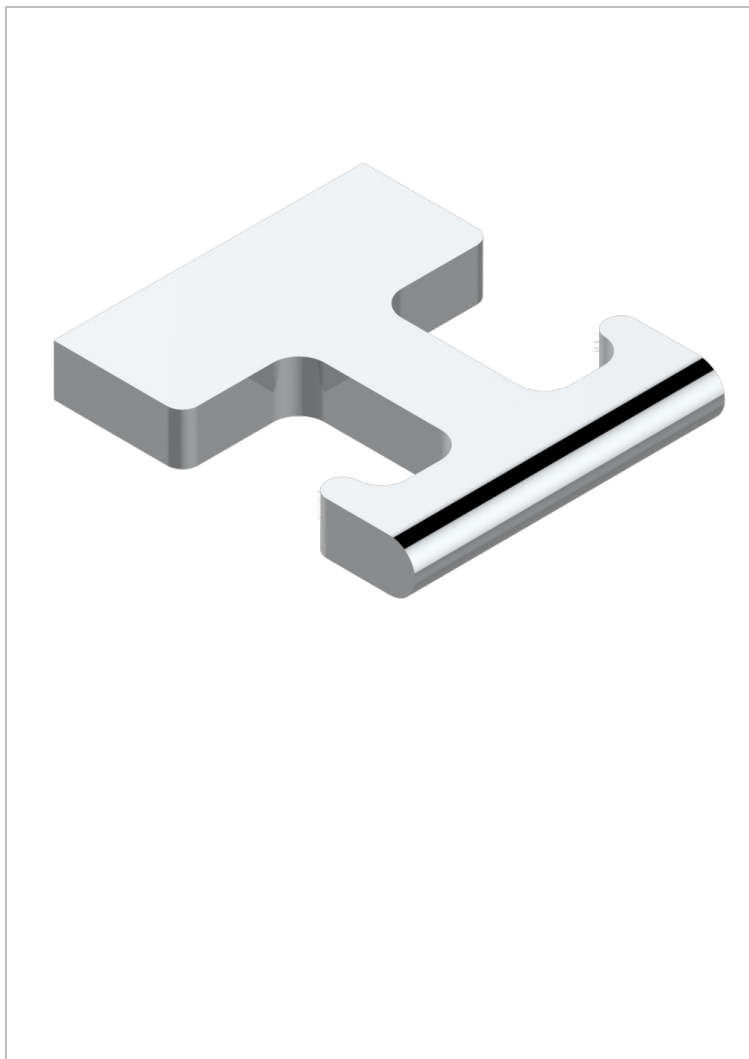

ICON-X CARBON GOLD WITH LEVER

U7T-517

Single robe hook

THG[®]
PARIS

CHARACTERISTIC

- Icon-x carbon gold with lever
- Single robe hook

AVAILABLE FINITIONS

Antique nickel - H28
Black ceram - D30
Blush PVD - H62
Brass color PVD - H49
Brown bronze color PVD - F33
Gold color PVD - H52

Graphite PVD - H64
Matt Umber PVD - H67
Matt blush PVD - H60
Matt brass color PVD - H50
Matt brown bronze color PVD - F34
Matt chrome - C02

Matt gold - F07
Matt gold color PVD - H53
Matt graphite PVD - H65
Matt nickel (color finish) - C01
Matt nickel color PVD - H56
Nickel color PVD - H55