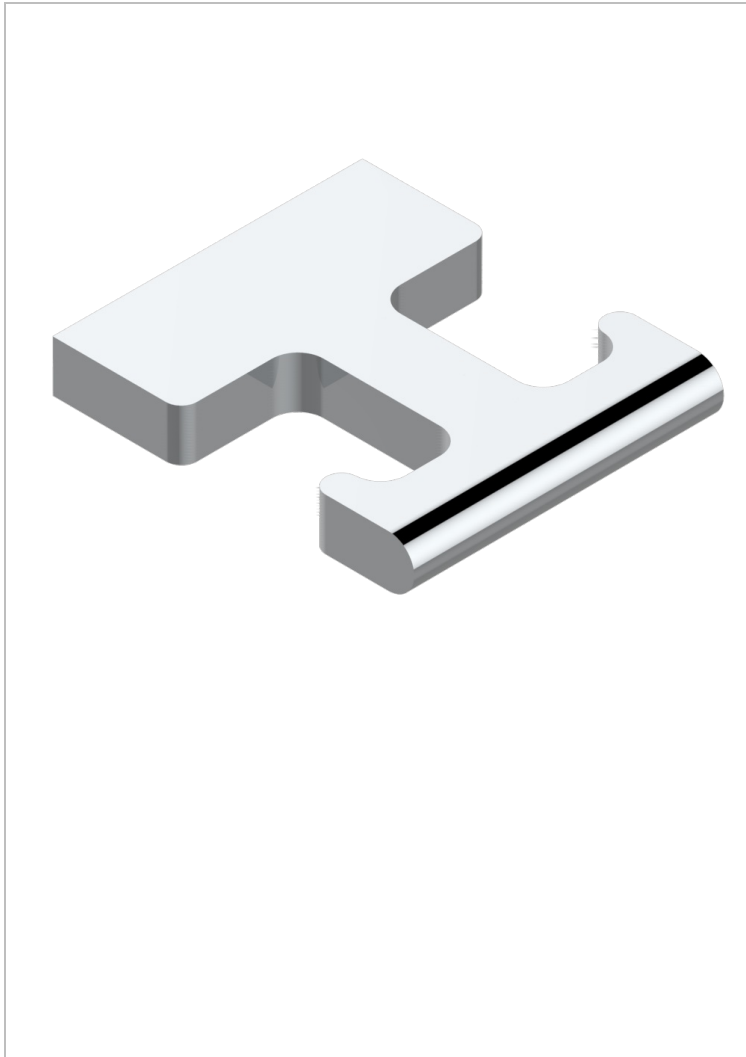

ICON-X CARBON GOLD WITH LEVER

U7T-517

Single robe hook

THG[®]
PARIS

CHARACTERISTIC

- Icon-x carbon gold with lever
- Single robe hook

AVAILABLE FINITIONS

Antique nickel - H28
Black ceram - D30
Blush PVD - H62
Brass color PVD - H49
Brown bronze color PVD - F33
Gold color PVD - H52

Graphite PVD - H64
Matt Umber PVD - H67
Matt blush PVD - H60
Matt brass color PVD - H50
Matt brown bronze color PVD - F34
Matt chrome - C02

Matt gold - F07
Matt gold color PVD - H53
Matt graphite PVD - H65
Matt nickel (color finish) - C01
Matt nickel color PVD - H56
Nickel color PVD - H55