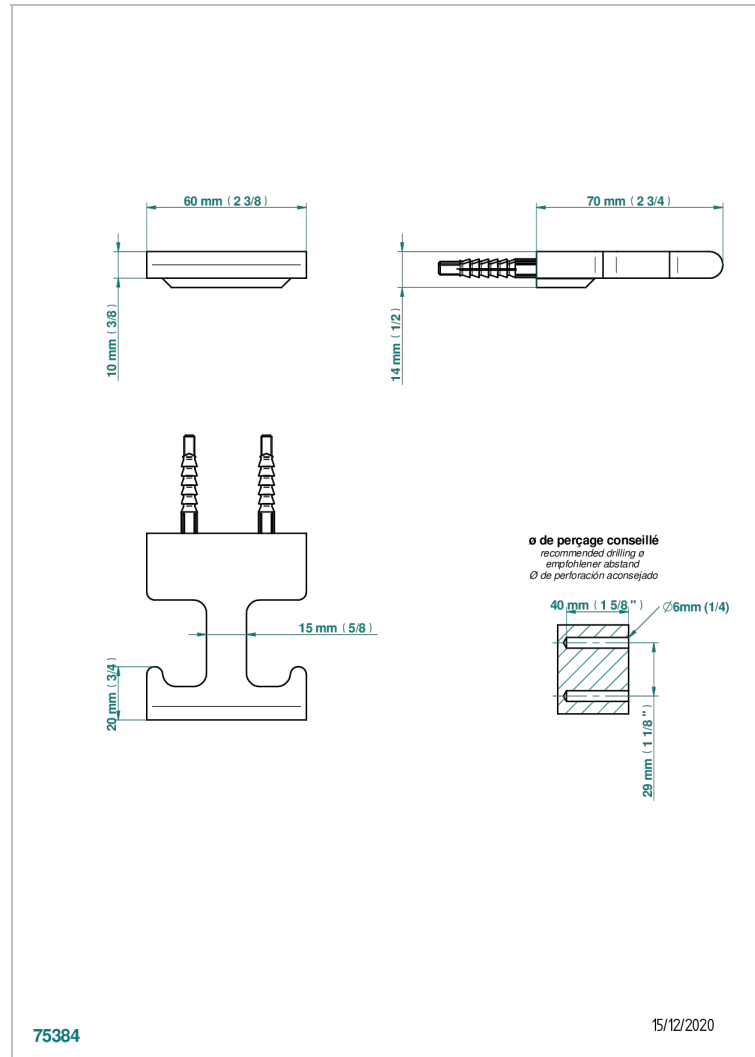

ICON-X CARBON GOLD WITH LEVER

U7T-517

Single robe hook

THG[®]
PARIS

CHARACTERISTIC

- Icon-x carbon gold with lever
- Single robe hook

AVAILABLE FINITIONS

Antique nickel - H28
Black ceram - D30
Blush PVD - H62
Brass color PVD - H49
Brown bronze color PVD - F33
Gold color PVD - H52