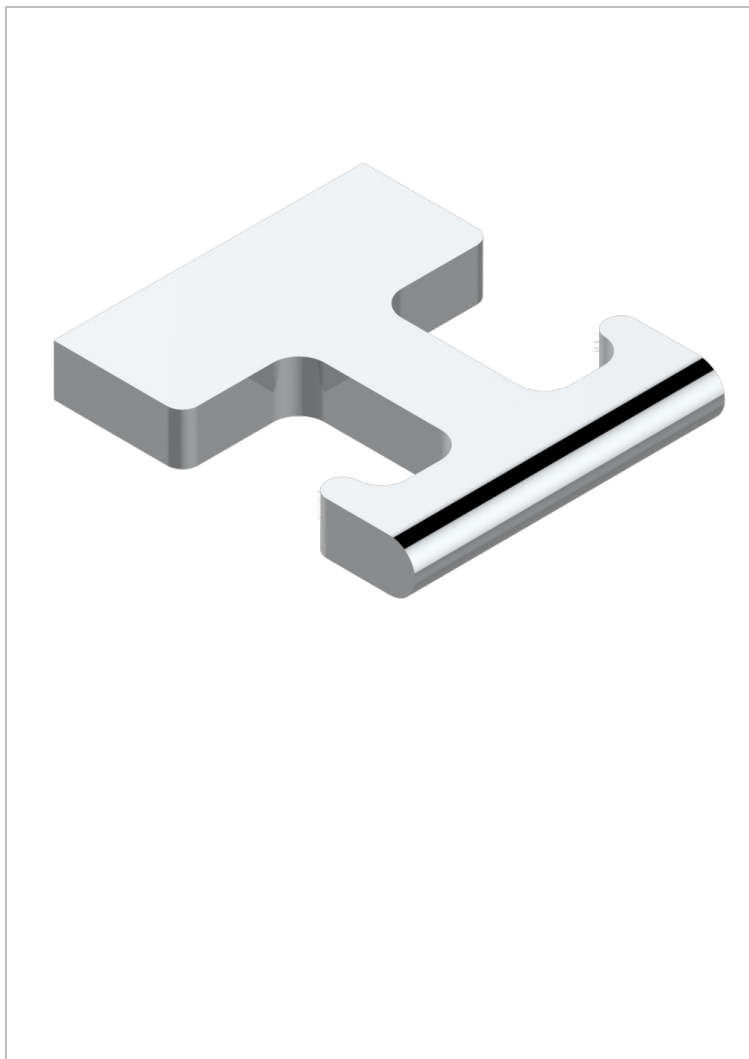

ICON-X TITANIUM WITH LEVER

U7M-517

Single robe hook

THG[®]
PARIS

CHARACTERISTIC

- Icon-x titanium with lever
- Single robe hook

AVAILABLE FINITIONS

Antique nickel - H28
Black ceram - D30
Blush PVD - H62
Brass color PVD - H49
Brown bronze color PVD - F33
Gold color PVD - H52

Graphite PVD - H64
Matt Umber PVD - H67
Matt blush PVD - H60
Matt brass color PVD - H50
Matt brown bronze color PVD - F34
Matt chrome - C02

Matt gold - F07
Matt gold color PVD - H53
Matt graphite PVD - H65
Matt nickel (color finish) - C01
Matt nickel color PVD - H56
Nickel color PVD - H55