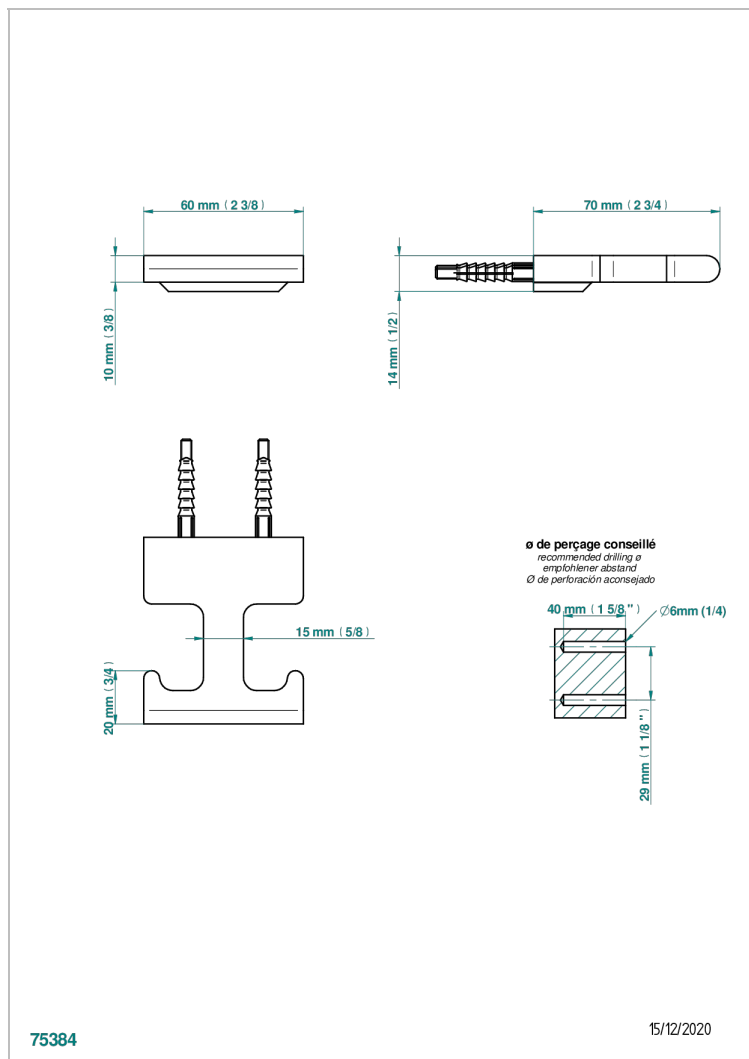

ICON-X TITANIUM WITH LEVER

U7M-517

Single robe hook

THG[®]
PARIS

CHARACTERISTIC

- Icon-x titanium with lever
- Single robe hook

AVAILABLE FINITIONS

Antique nickel - H28
Black ceram - D30
Blush PVD - H62
Brass color PVD - H49
Brown bronze color PVD - F33
Gold color PVD - H52