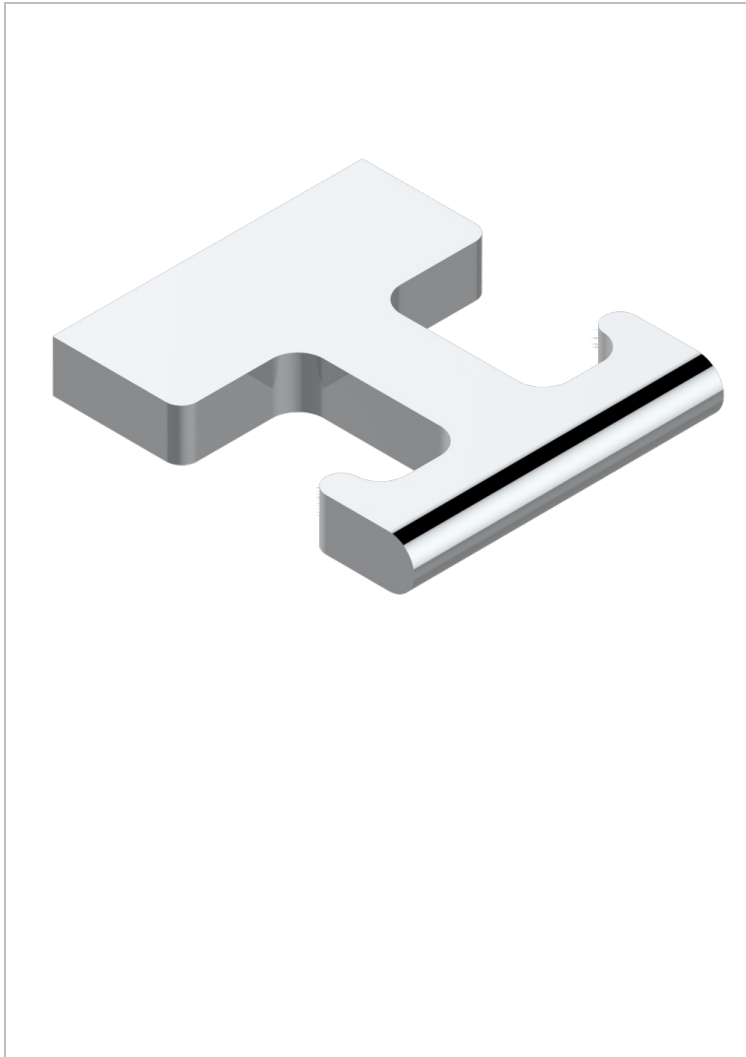

# ICON-X TITANIUM

U7L-517

Robe hook

THG<sup>®</sup>  
PARIS

## CHARACTERISTIC

- Icon-x titanium
- Robe hook

## AVAILABLE FINITIONS

Black ceram - D30  
Blush PVD - H62  
Brass color PVD - H49  
Brown bronze color PVD - F33  
Chrome polished - A02  
Gold color PVD - H52

Gold mat - F07  
Gold polished - F01  
Graphite PVD - H64  
Matt Umber PVD - H67  
Matt blush PVD - H60  
Matt brass color PVD - H50