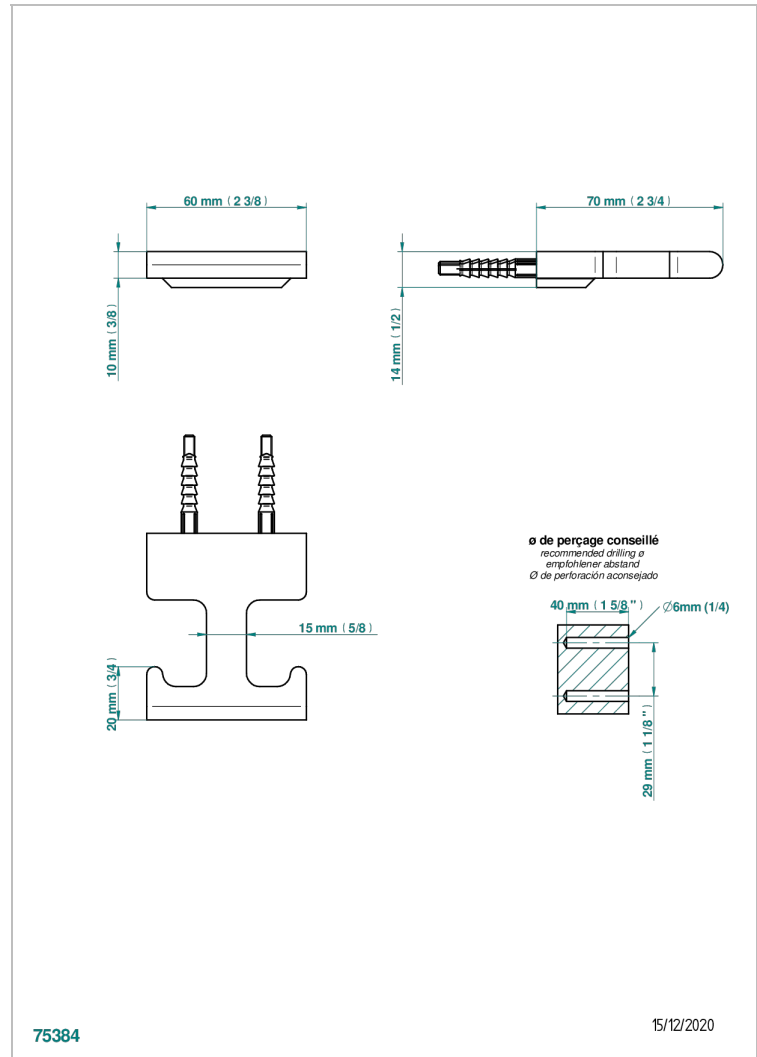

# ICON-X TITANIUM

U7L-517

Robe hook

THG<sup>®</sup>  
PARIS

## CHARACTERISTIC

- Icon-x titanium
- Robe hook