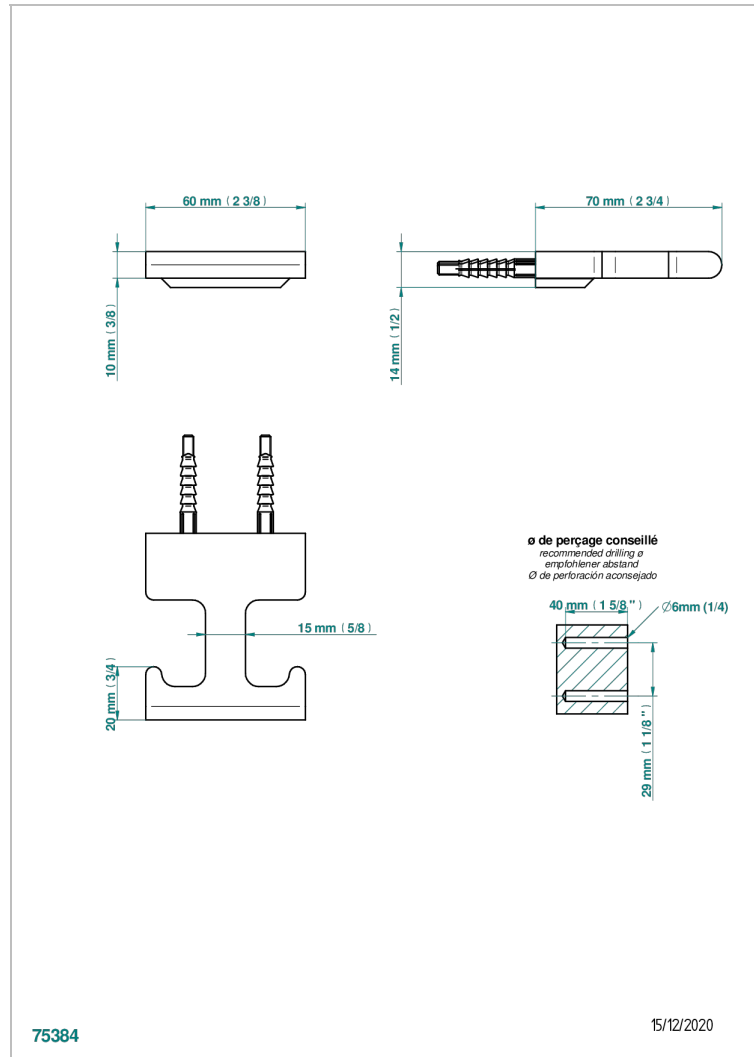

ICON-X TITANIUM

U7L-517

Single robe hook

CHARACTERISTIC

- Icon-x titanium
- Single robe hook

AVAILABLE FINITIONS

Antique nickel - H28
Black ceram - D30
Blush PVD - H62
Brass color PVD - H49
Brown bronze color PVD - F33
Gold color PVD - H52