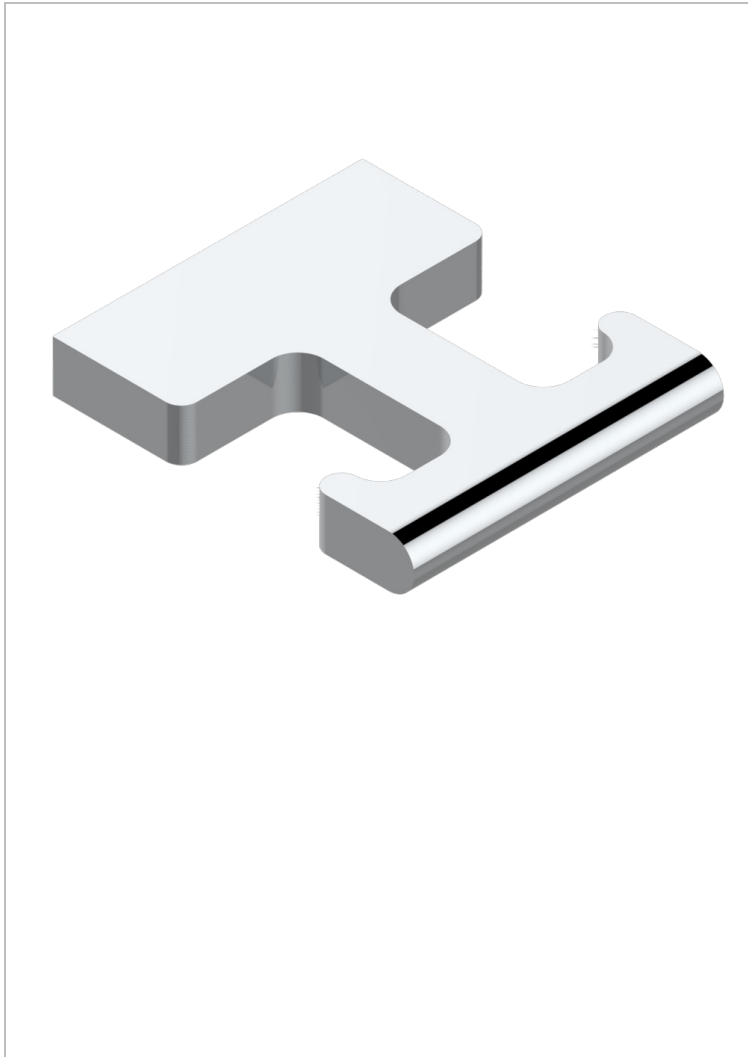

ICON-X TITANIUM

U7L-517

Single robe hook

CHARACTERISTIC

- Icon-x titanium
- Single robe hook

AVAILABLE FINITIONS

Antique nickel - H28
Black ceram - D30
Blush PVD - H62
Brass color PVD - H49
Brown bronze color PVD - F33
Gold color PVD - H52

Graphite PVD - H64
Matt Umber PVD - H67
Matt blush PVD - H60
Matt brass color PVD - H50
Matt brown bronze color PVD - F34
Matt chrome - C02

Matt gold - F07
Matt gold color PVD - H53
Matt graphite PVD - H65
Matt nickel (color finish) - C01
Matt nickel color PVD - H56
Nickel color PVD - H55